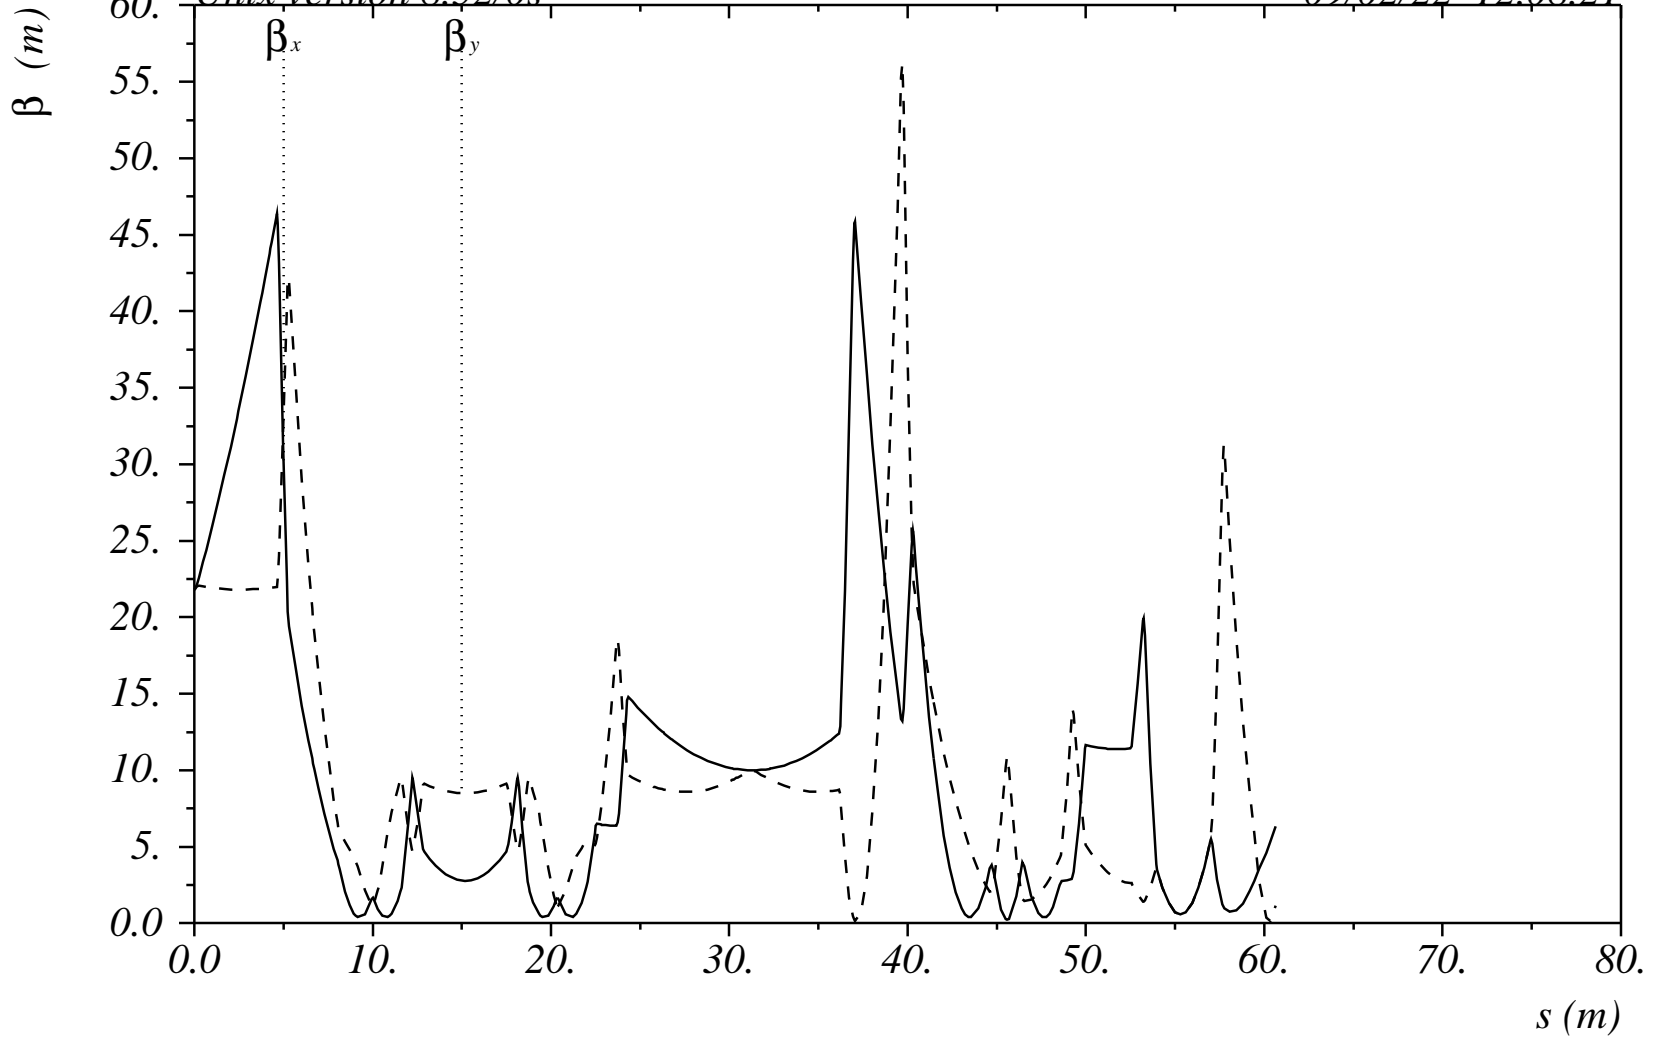

LEI to DIAG0
AD_ACCEL_HE (February 7, 2022)

Unix version 8.52/0s

09/02/22 12.08.21

$\delta_E / p_{oc} = 0.$

Table name = TWISS

LEI to DIAG0

AD_ACCEL_HE (February 7, 2022)

Unix version 8.52/0s

09/02/22 12.08.21

$\delta_E / p_{oc} = 0.$

Table name = TWISS