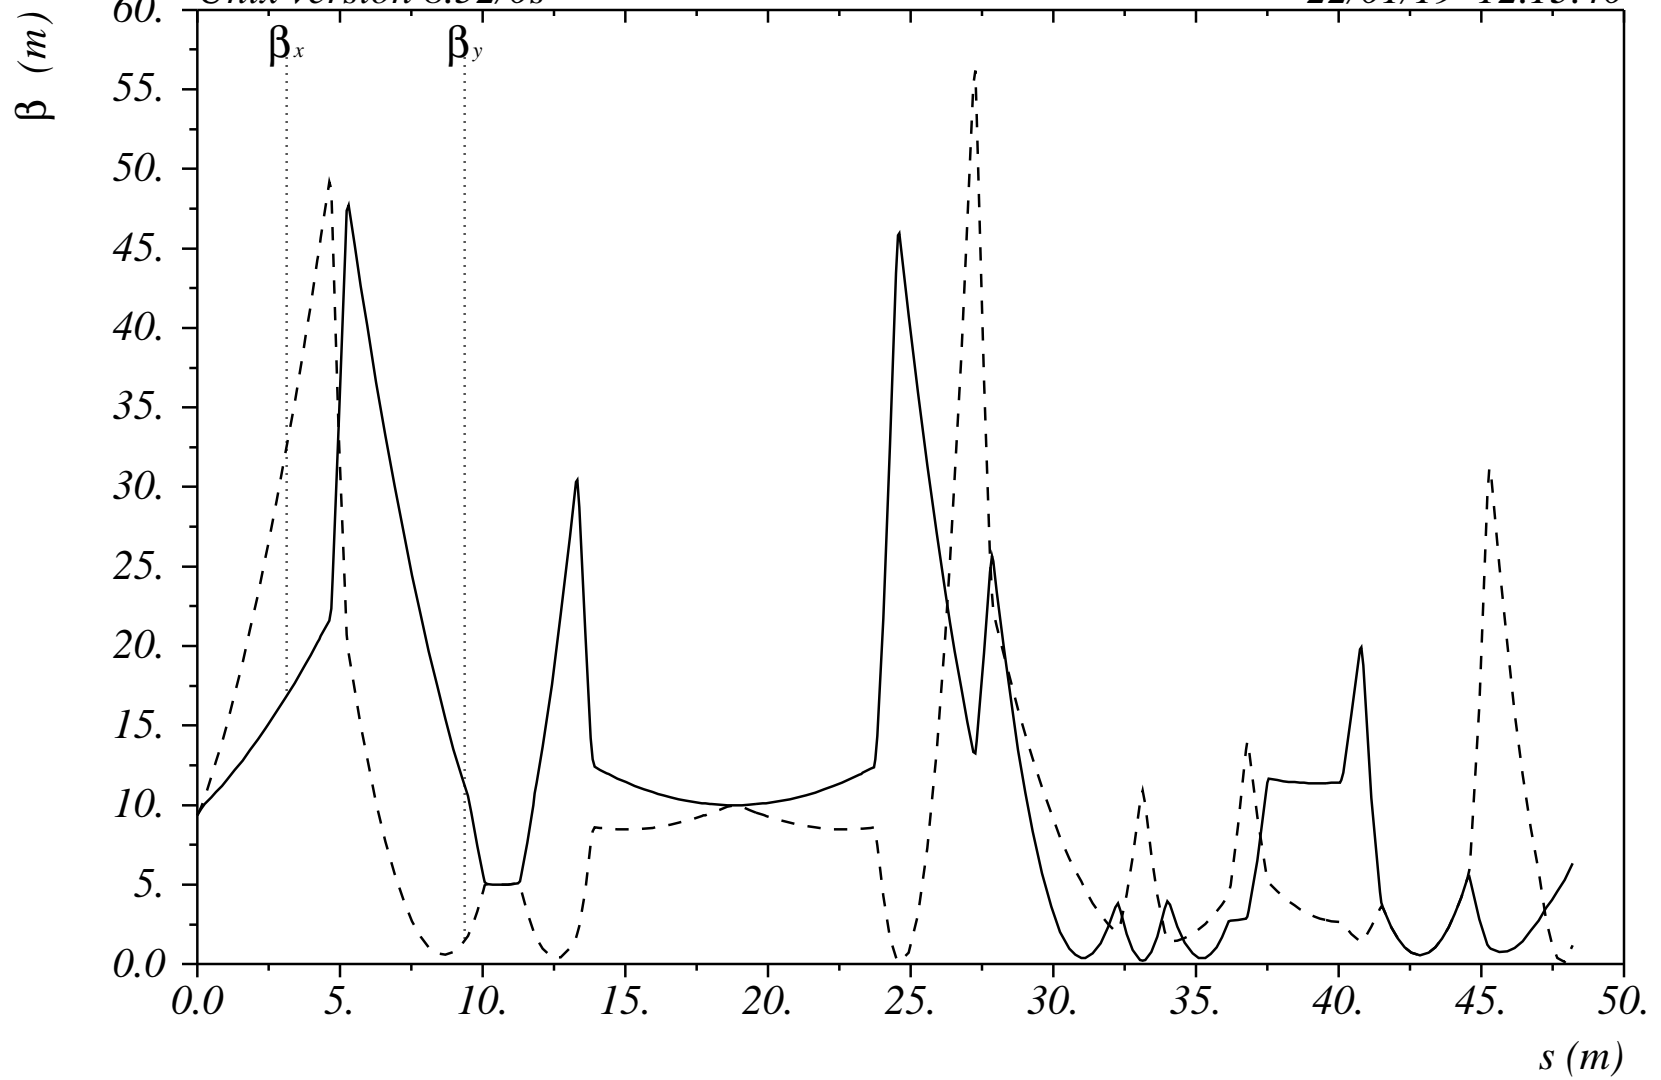

LCLS2sc (November 27, 2018)

Unix version 8.52/0s

22/01/19 12.13.40

$$\delta_E / p_{oc} = 0.$$

Table name = TWISS

$$\delta_E / p_{oc} = 0.$$

Table name = TWISS