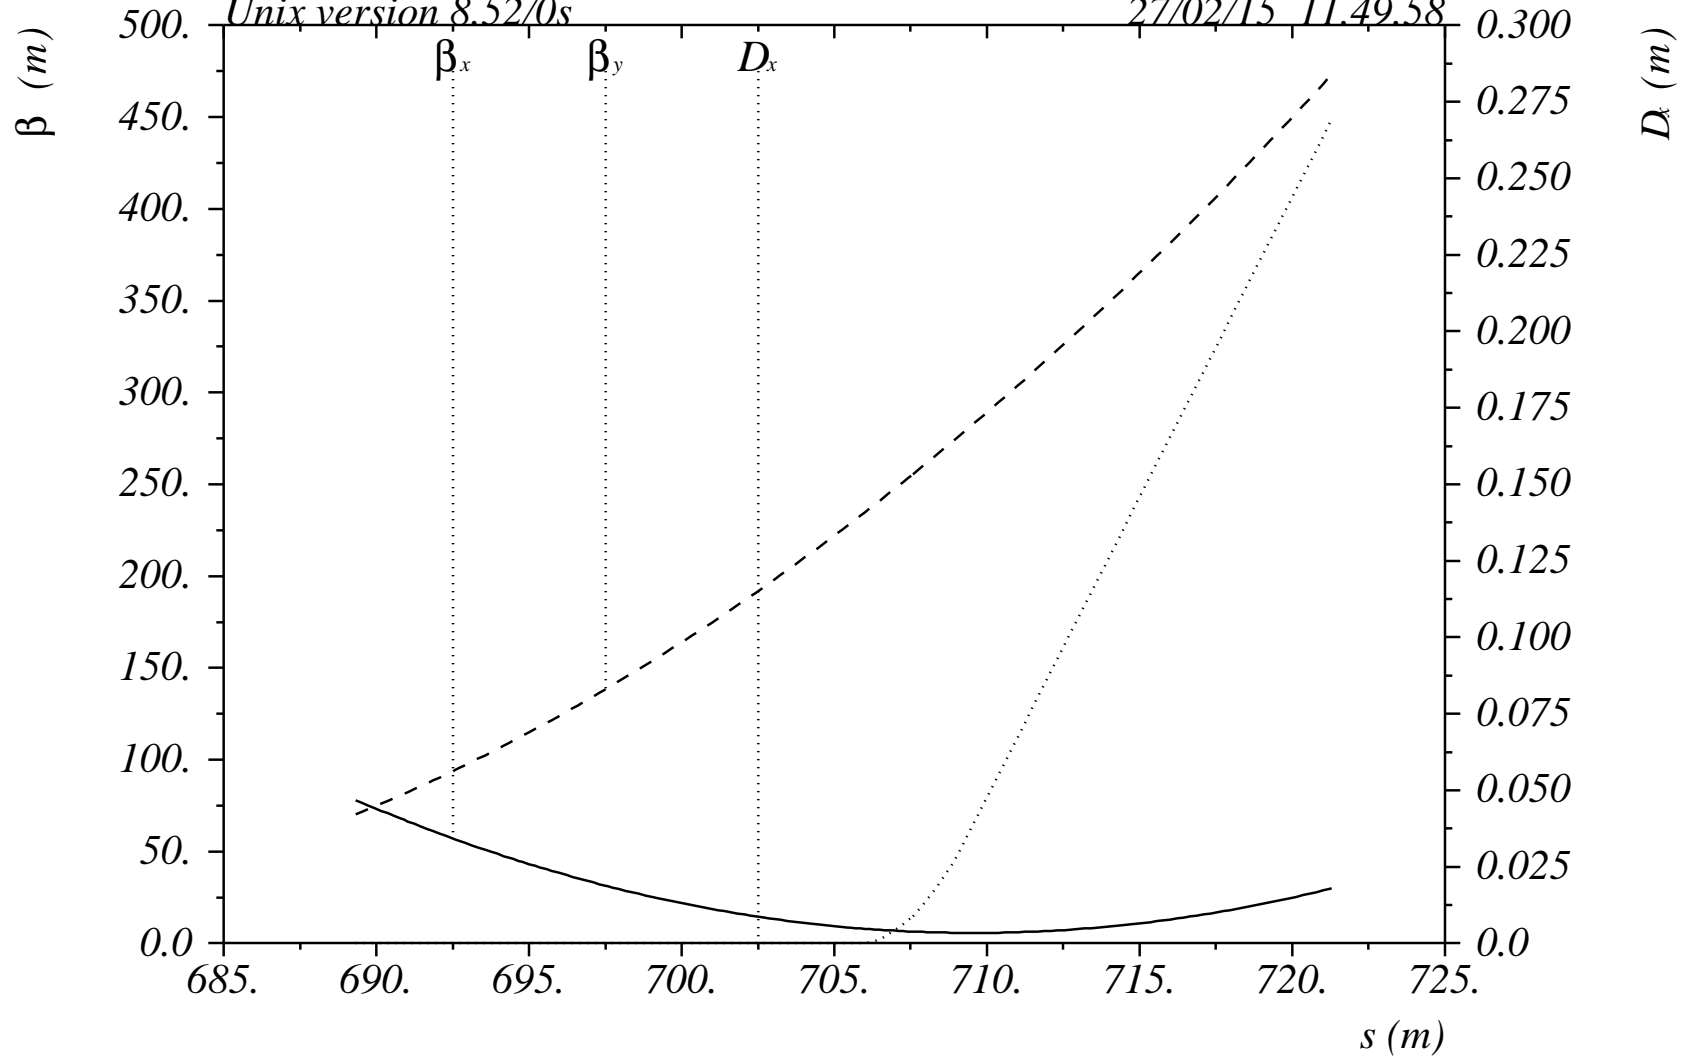

Turned-off BYD1 to Safety Dump
 LCLS: LCLS27FEB15 design

Unix version 8.52/0s

27/02/15 11.49.58

$\delta_E / p_{oc} = 0.$

Table name = TWISS