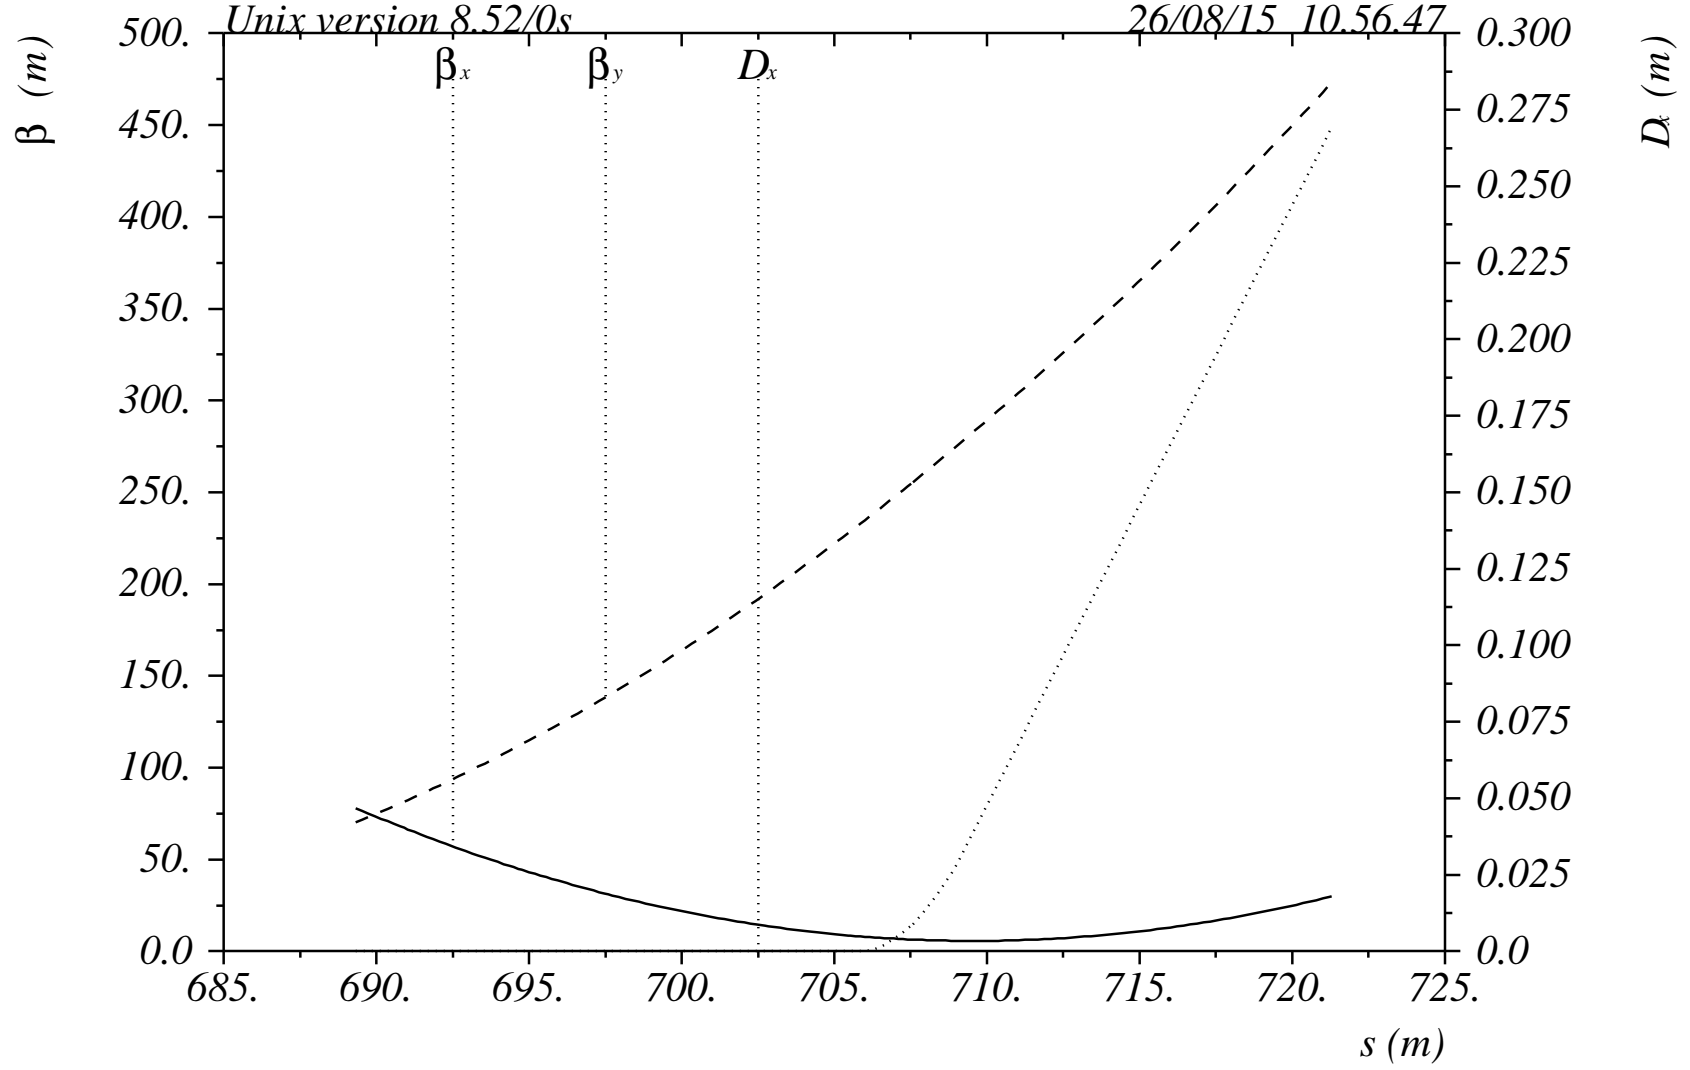

Turned-off BYD1 to Safety Dump
 LCLS: LCLS25AUG15 design
 Unix version 8.52/0s

26/08/15 10.56.47

$\delta_E / p_{oc} = 0.$

Table name = TWISS