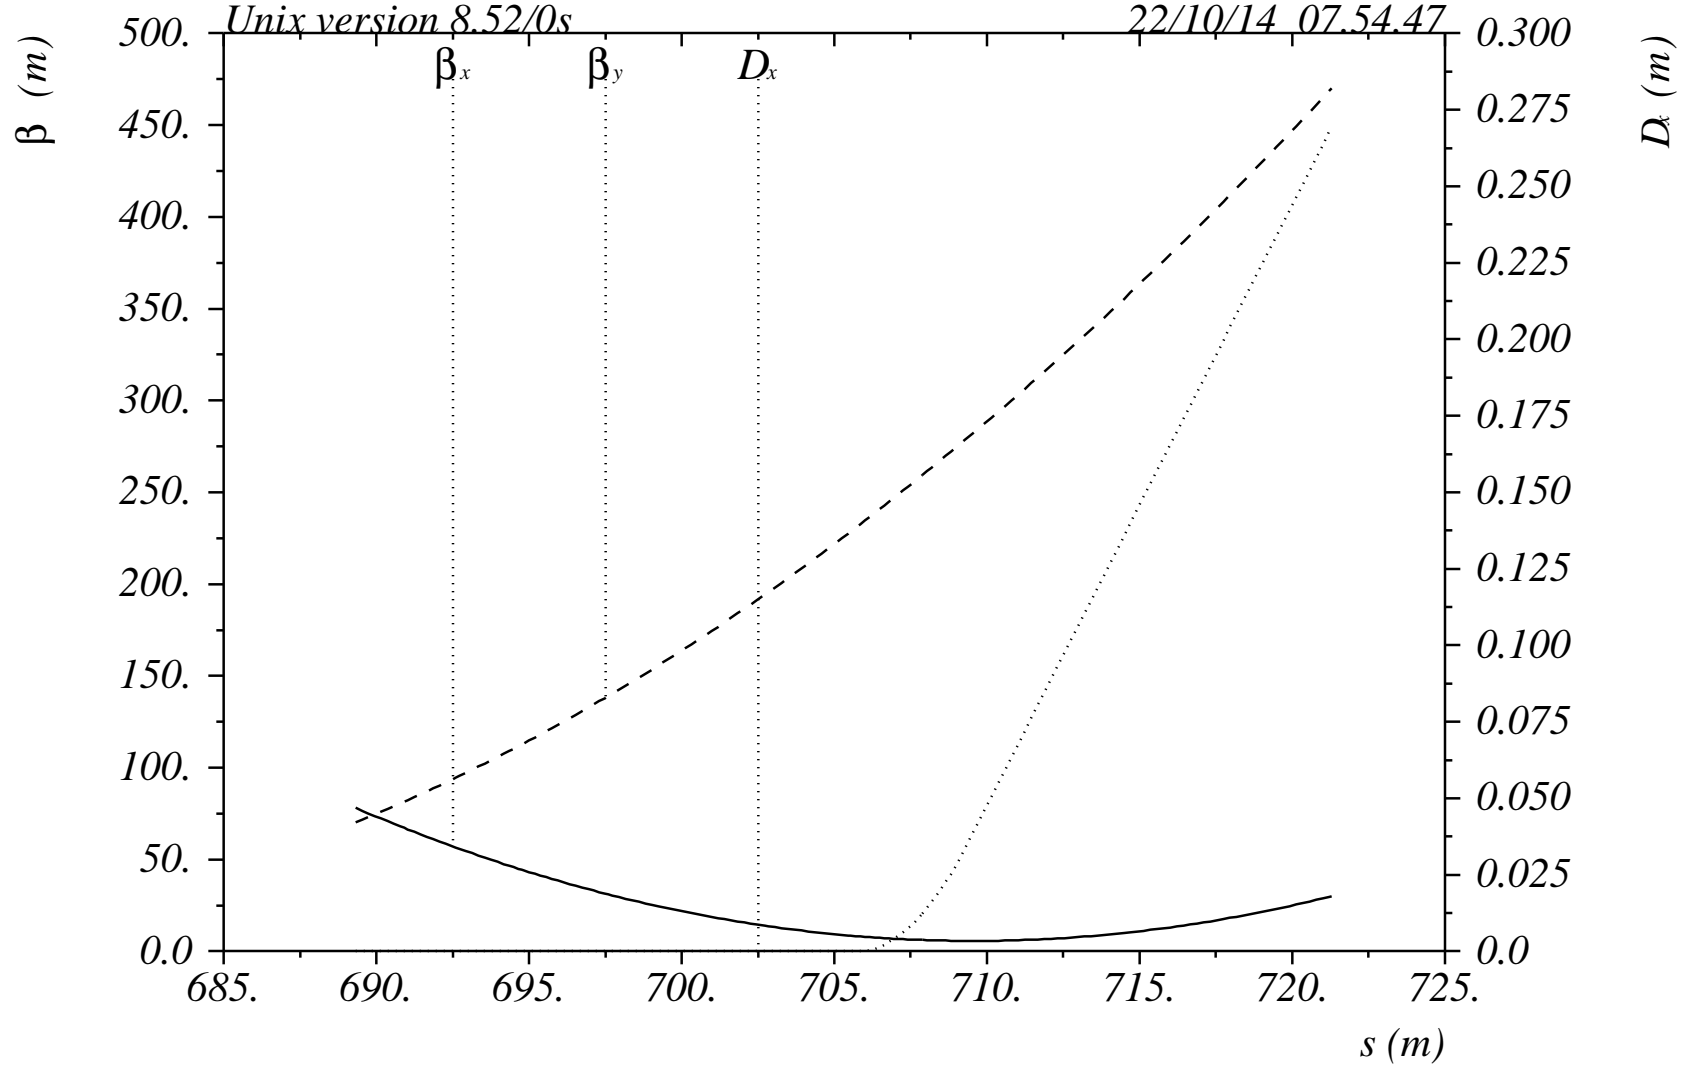

Turned-off BYD1 to Safety Dump  
 LCLS: LCLS22OCT14 design  
 Unix version 8.52/0s

22/10/14 07.54.47

$\delta_E / p_{oc} = 0.$

Table name = TWISS