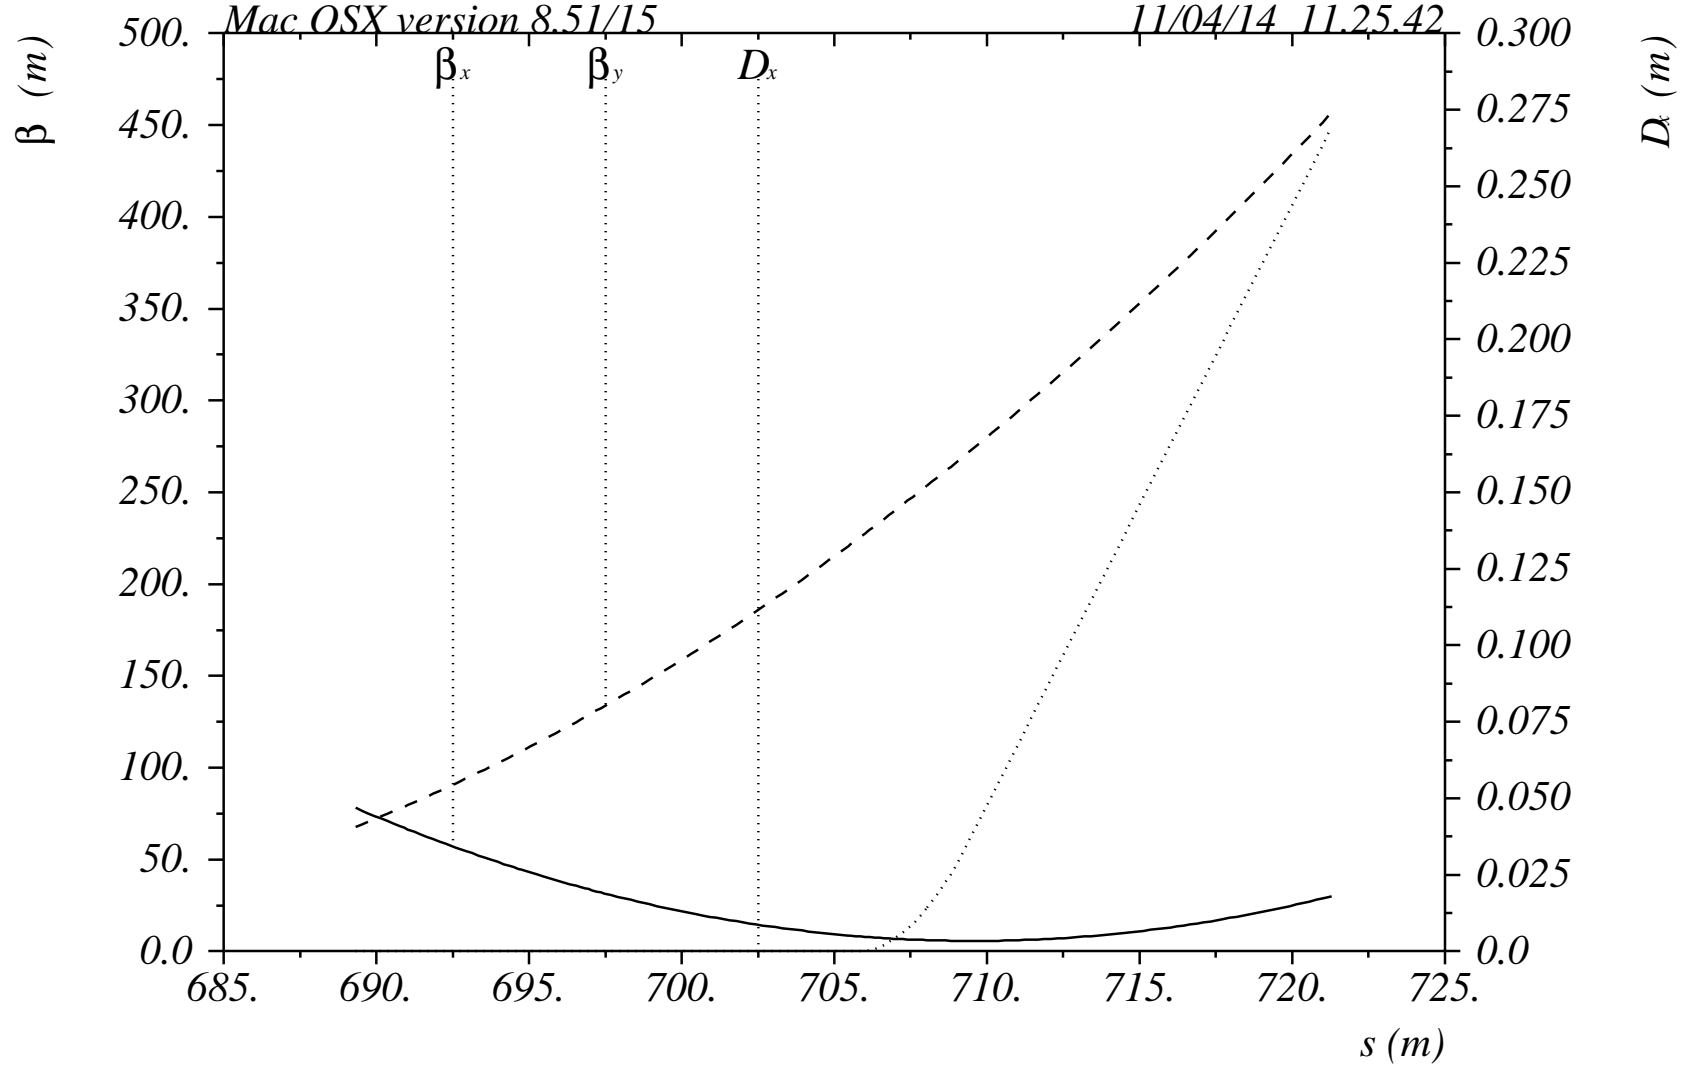

Turned-off BYD1 to Safety Dump
 LCLS: LCLS24OCT13 design
 Mac OSX version 8.51/15

11/04/14 11.25.42

$\delta_E / p_{oc} = 0.$

Table name = TWISS