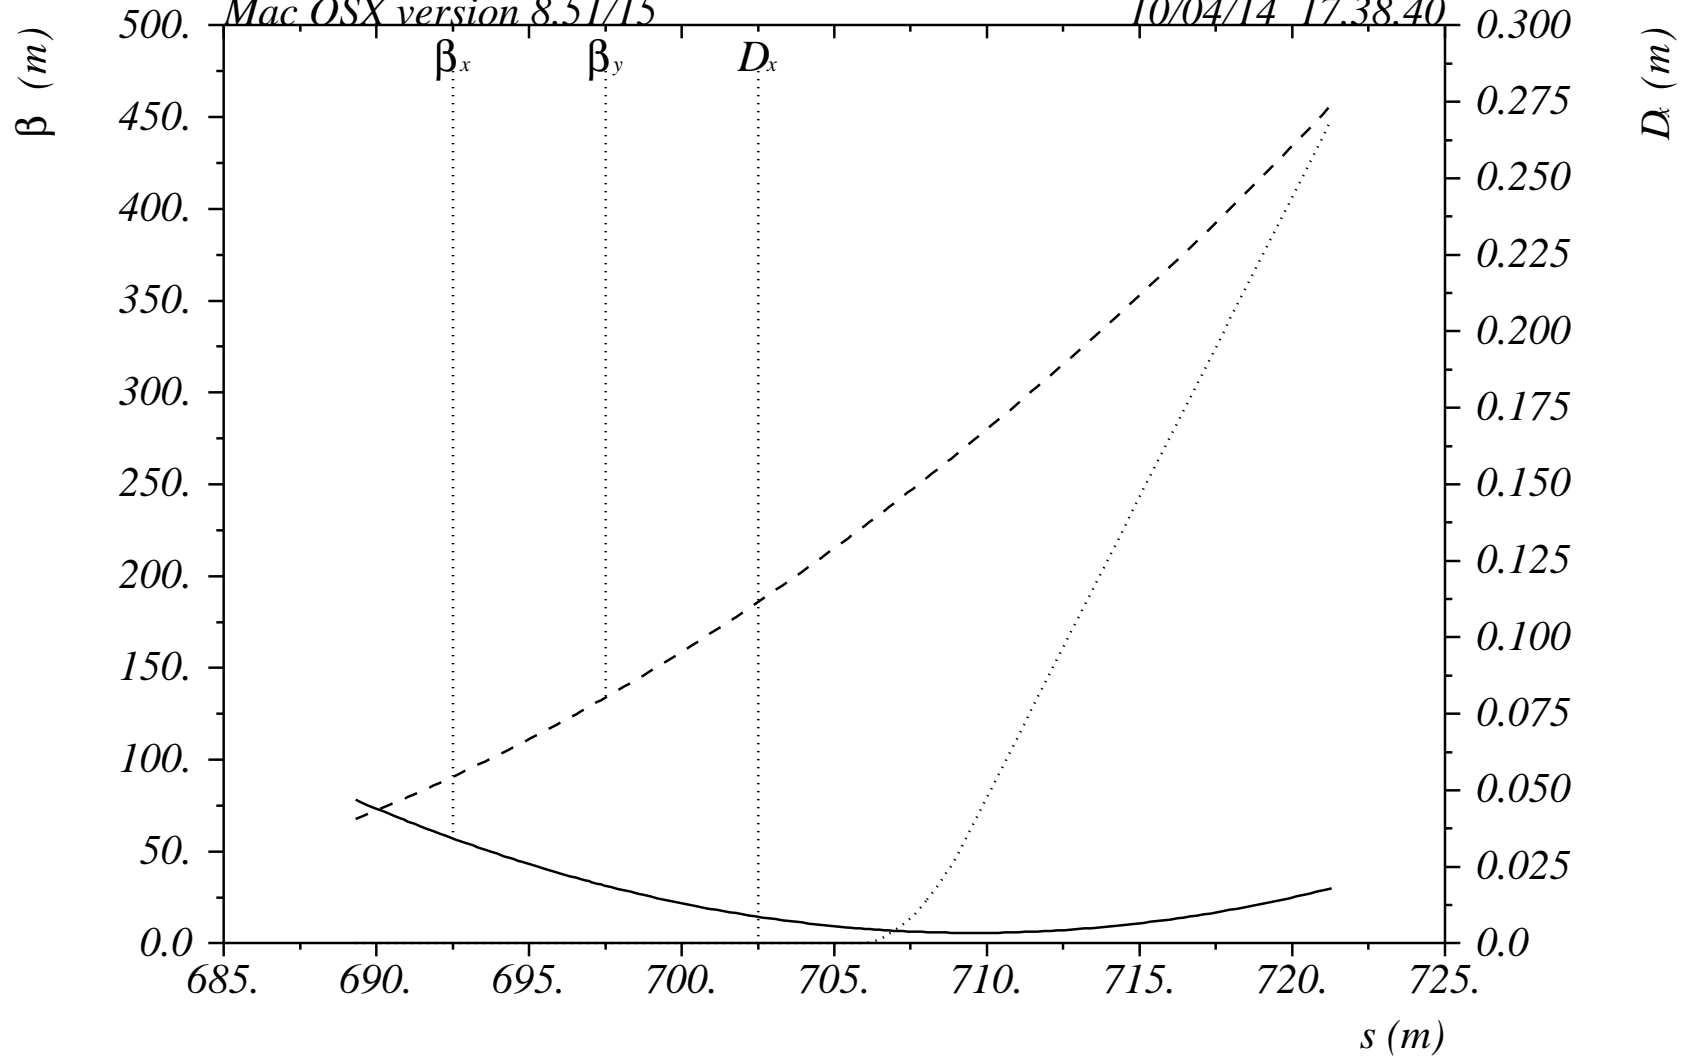

Turned-off BYD1 to Safety Dump  
 LCLS: LCLS24OCT13 design  
 Mac OSX version 8.51/15

10/04/14 17.38.40

$\delta_E / p_{oc} = 0.$

Table name = TWISS