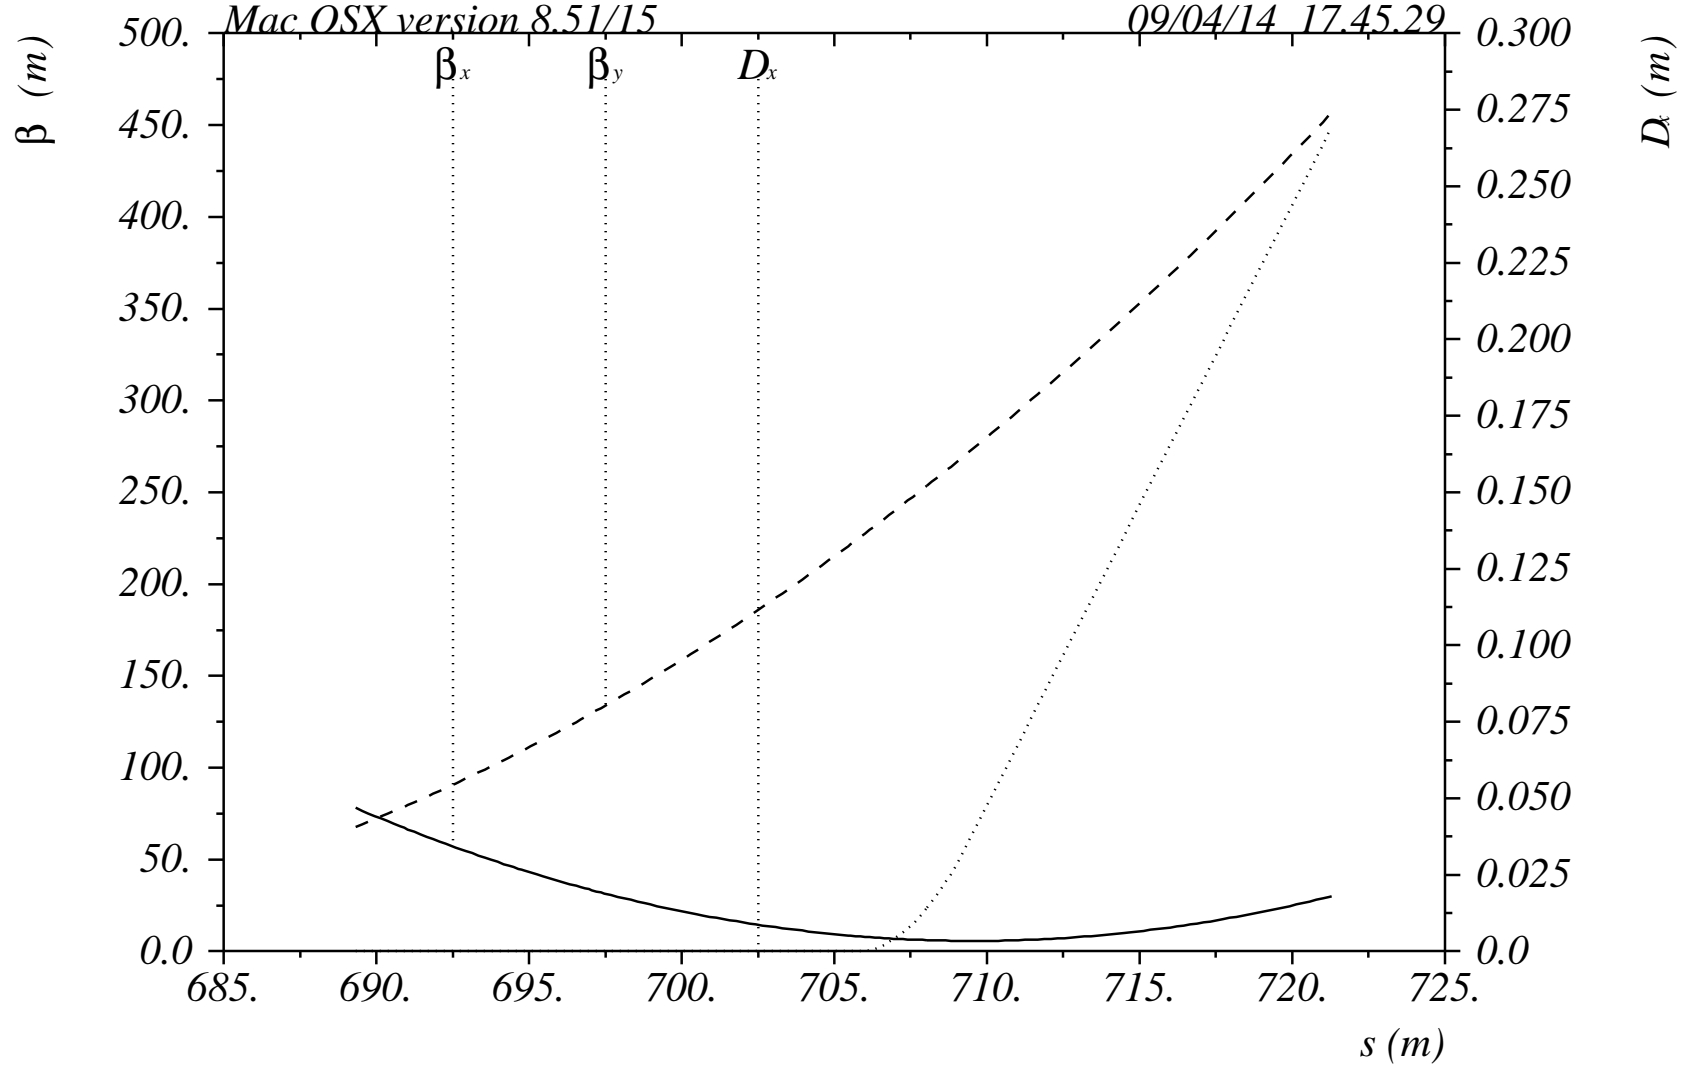

Turned-off BYD1 to Safety Dump
 LCLS: LCLS24OCT13 design
 Mac OSX version 8.51/15

09/04/14 17.45.29

$\delta_E / p_{oc} = 0.$

Table name = TWISS