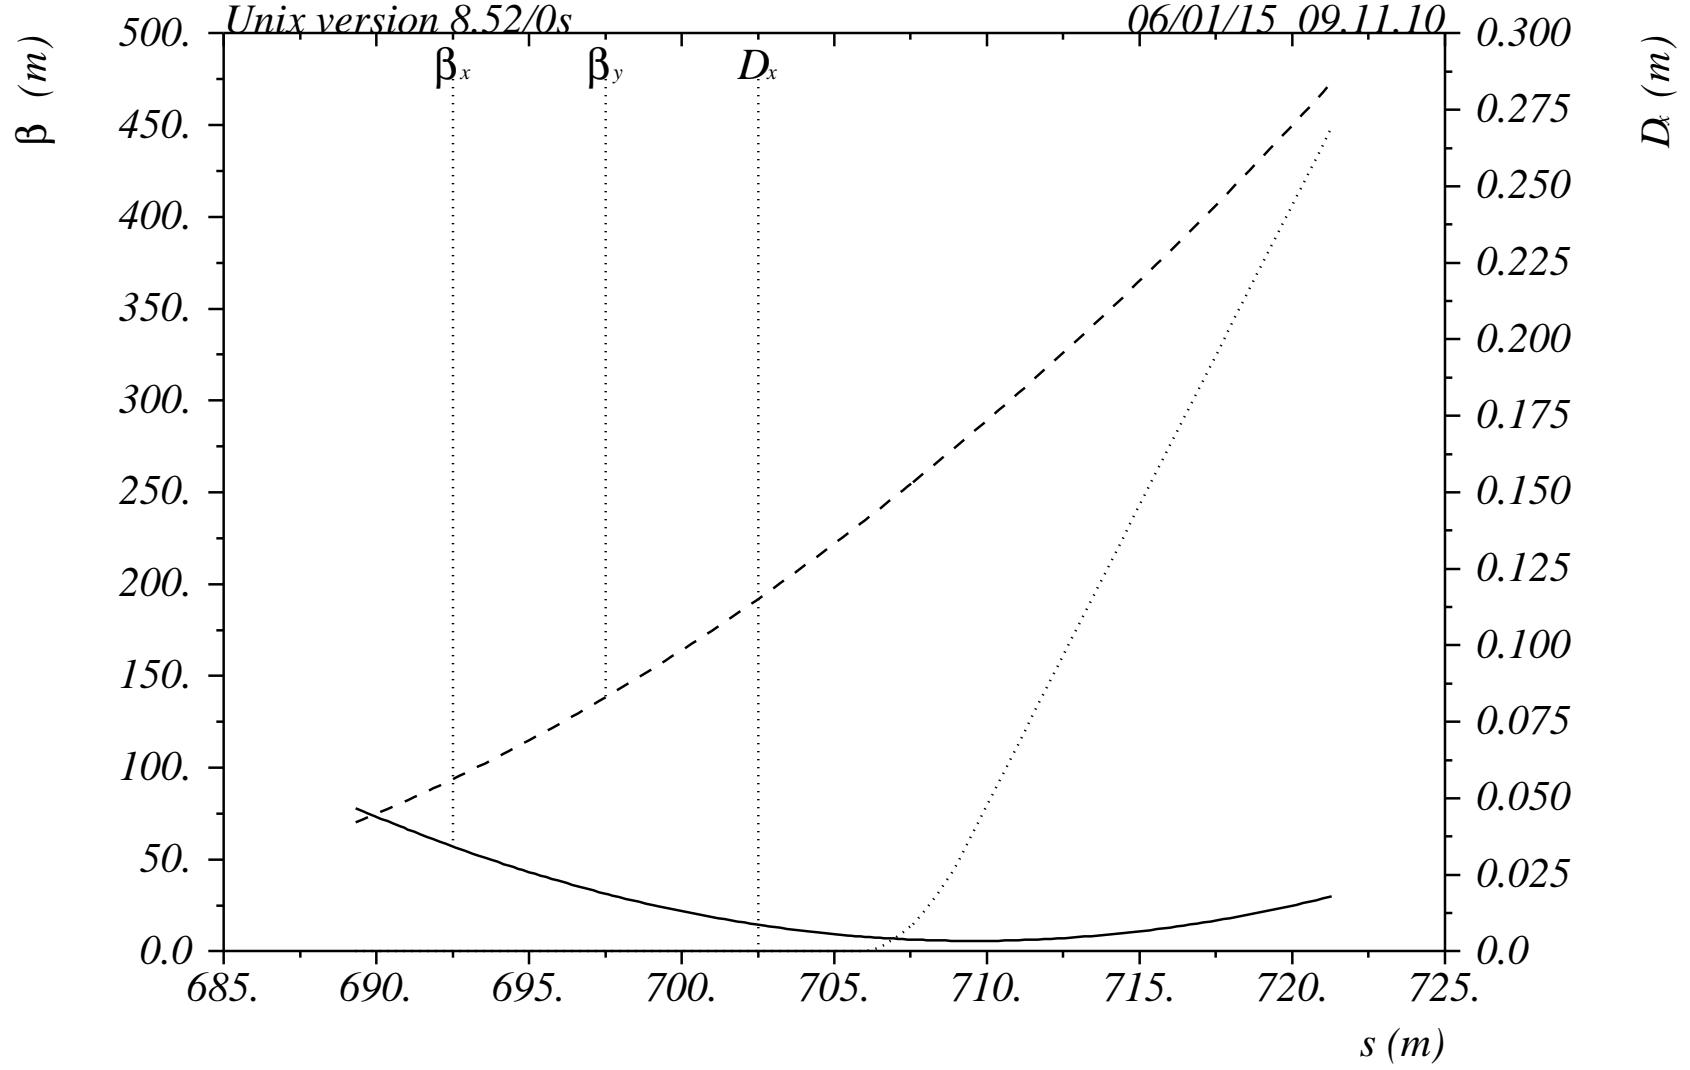

Turned-off BYD1 to Safety Dump
 LCLS: LCLS07JAN15 design
 Unix version 8.52/0s

06/01/15 09.11.10

$\delta_E / p_{oc} = 0.$

Table name = TWISS