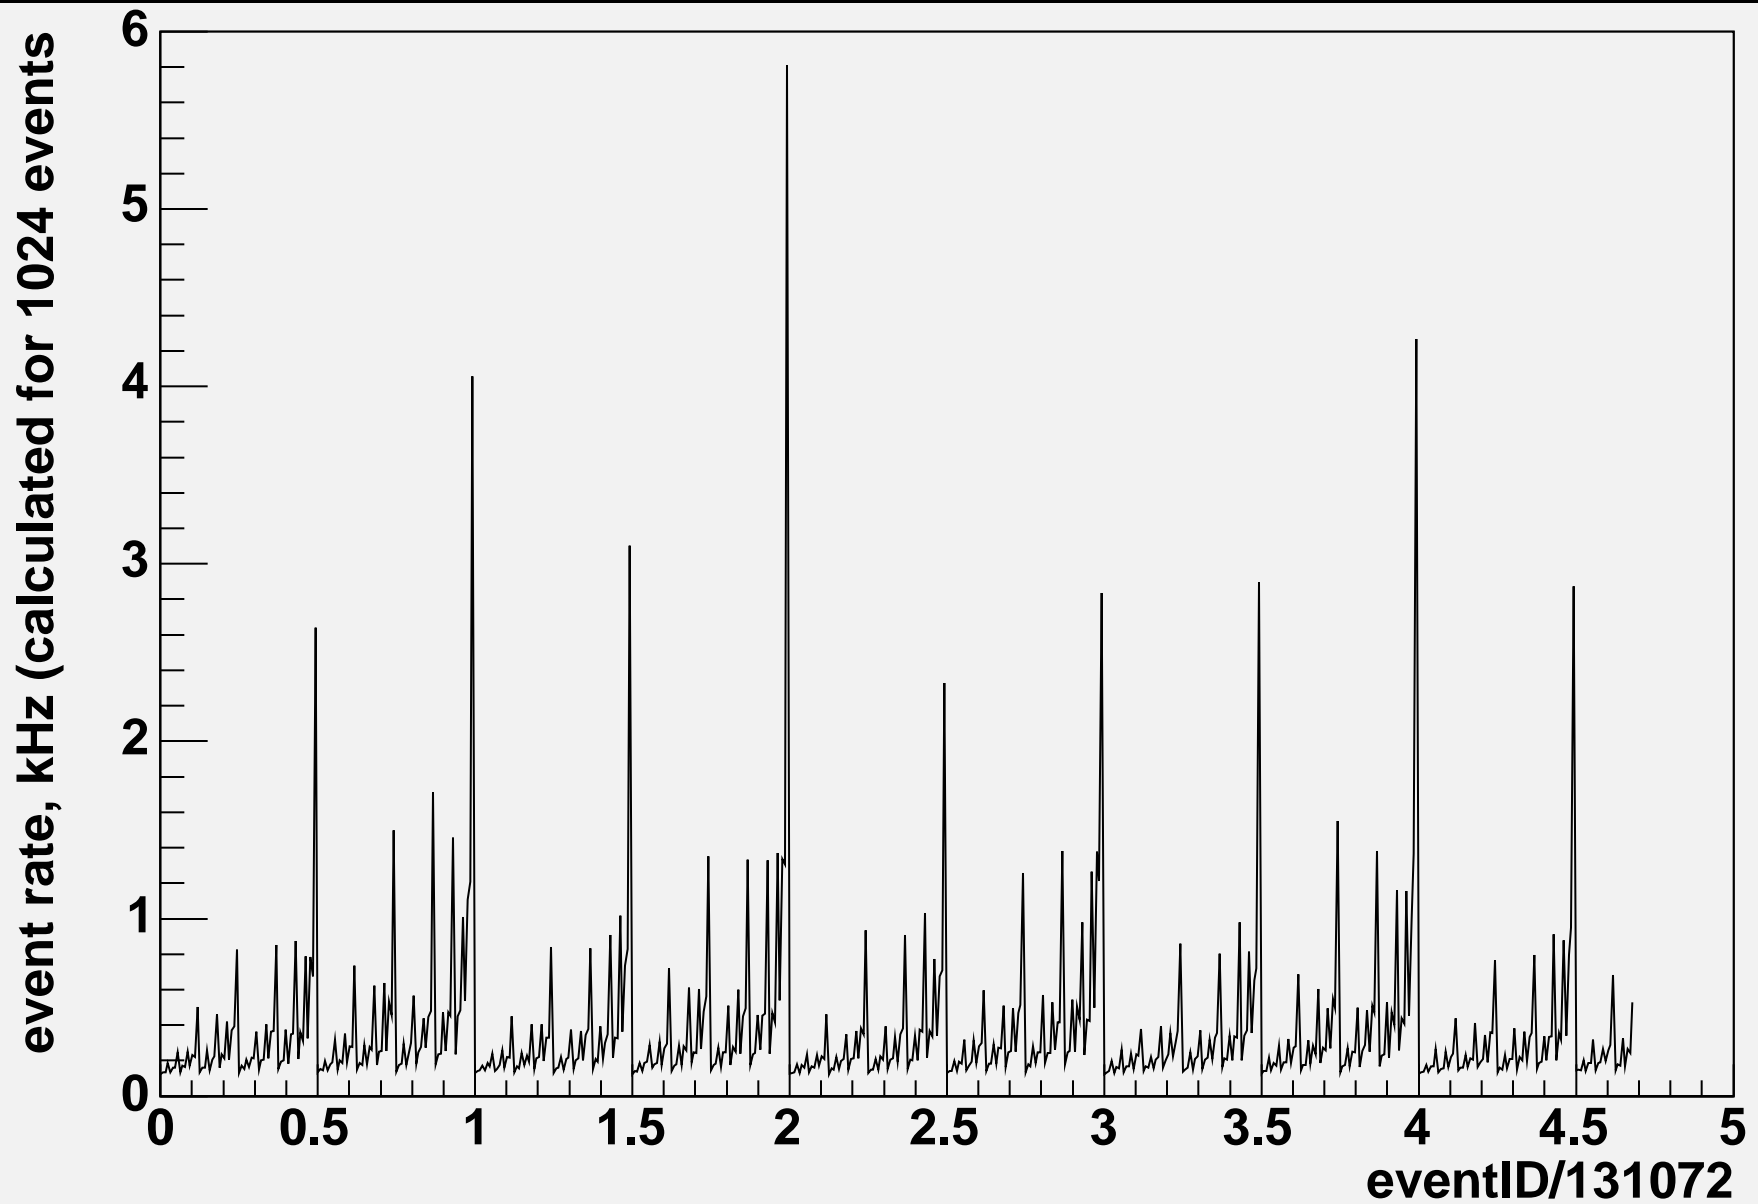

Total event rate, run 135001500, 1 range readout, zero suppression ON

GemDeltaEventTime*0.05, run 135001500, 1 range readout, zero suppression ON

GemDeltaEventTime*0.05, run 135001500, 1 range readout, zero suppression ON

time between events, run 135001500, 1 range readout, zero suppression ON

time between events, run 135001500, 1 range readout, zero suppression ON

Time between normal event ($dt_this > 3000$ ticks) and next retriggered event

Time between normal event (dt_this >3000 ticks) and next retriggered event

Time between retriggered event (dt_this <3000 ticks) and next retriggered event

Time between retriggered event (dt_this <3000 ticks) and next retriggered event