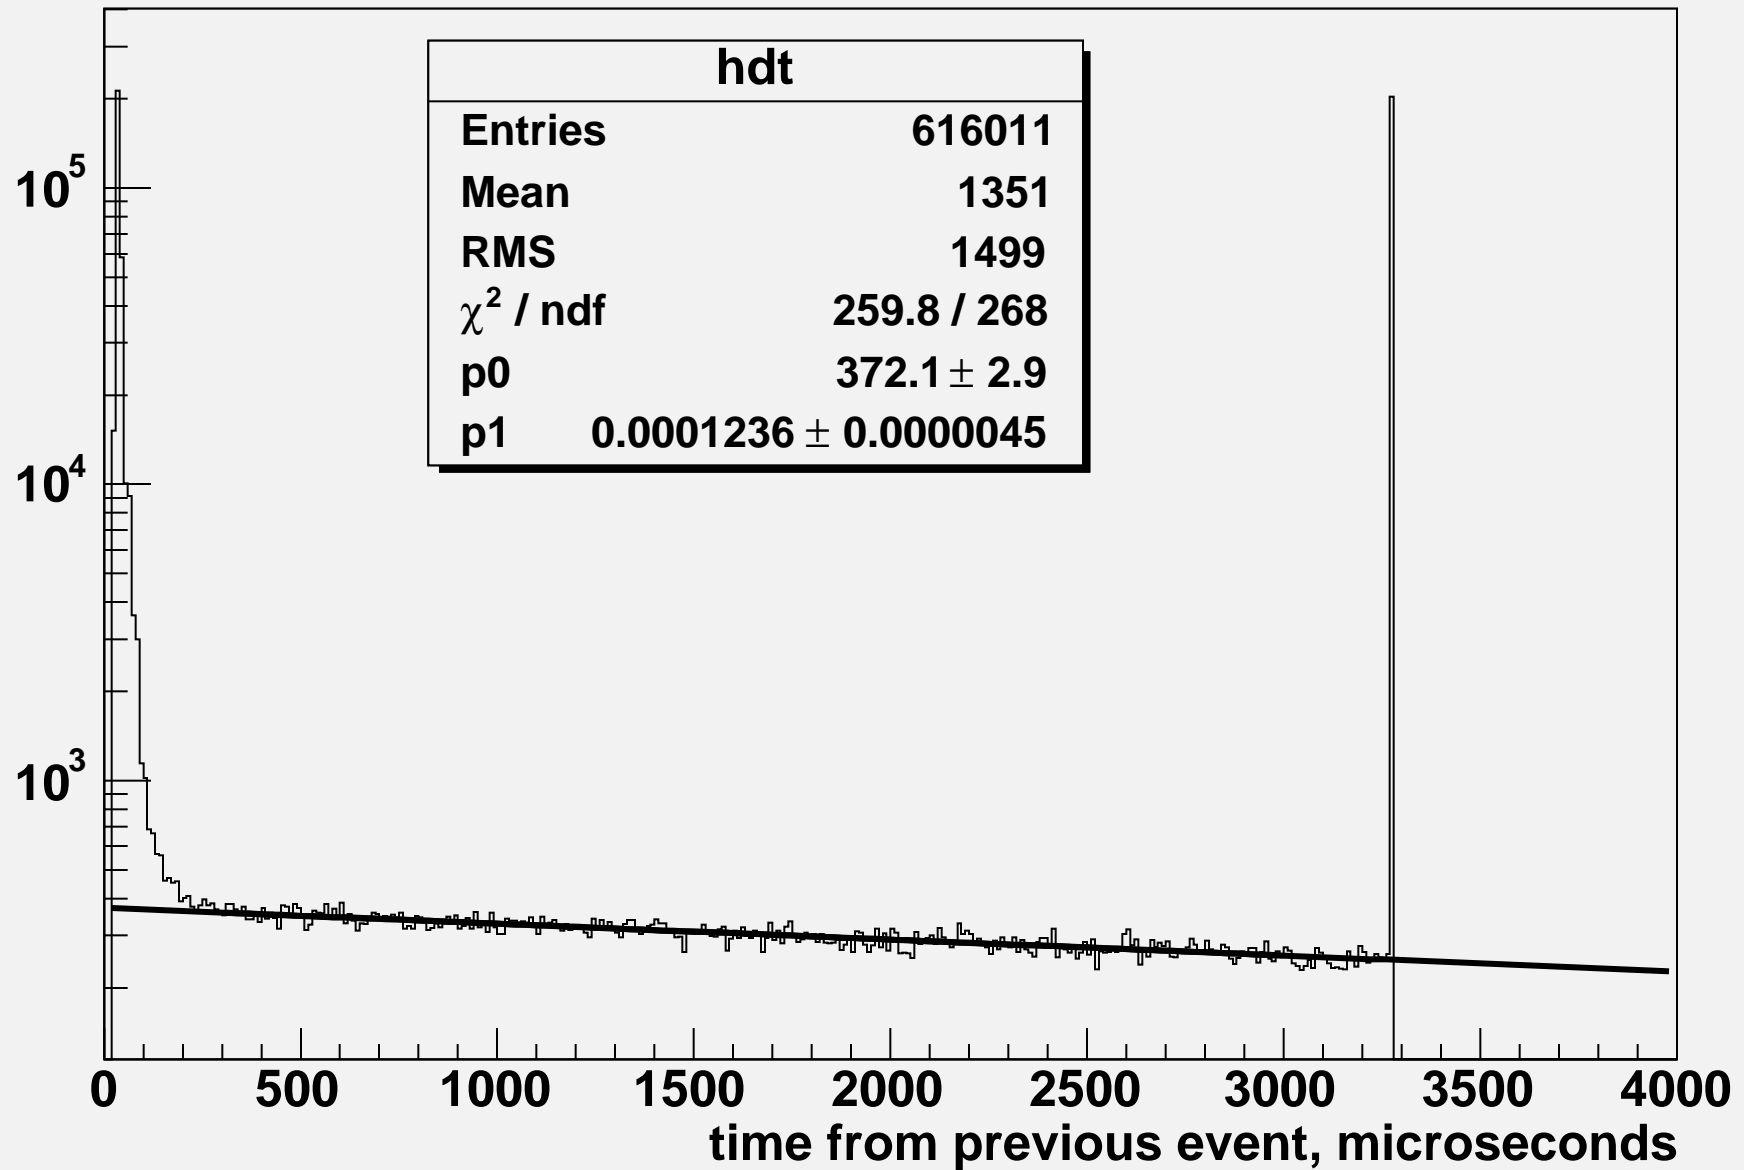

Total event rate, run 135001500, 1 range readout, zero suppression ON

GemDeltaEventTime*0.05, run 135001500, 1 range readout, zero suppression ON

GemDeltaEventTime*0.05, run 135001500, 1 range readout, zero suppression ON

time between events, run 135001500, 1 range readout, zero suppression ON

time between events, run 135001500, 1 range readout, zero suppression ON

Time between normal event ($dt_this > 3000$ ticks) and next retriggered event

Time between normal event (dt_this >3000 ticks) and next retriggered event

Time between retriggered event (dt_this <3000 ticks) and next retriggered event

Time between retriggered event (dt_this <3000 ticks) and next retriggered event