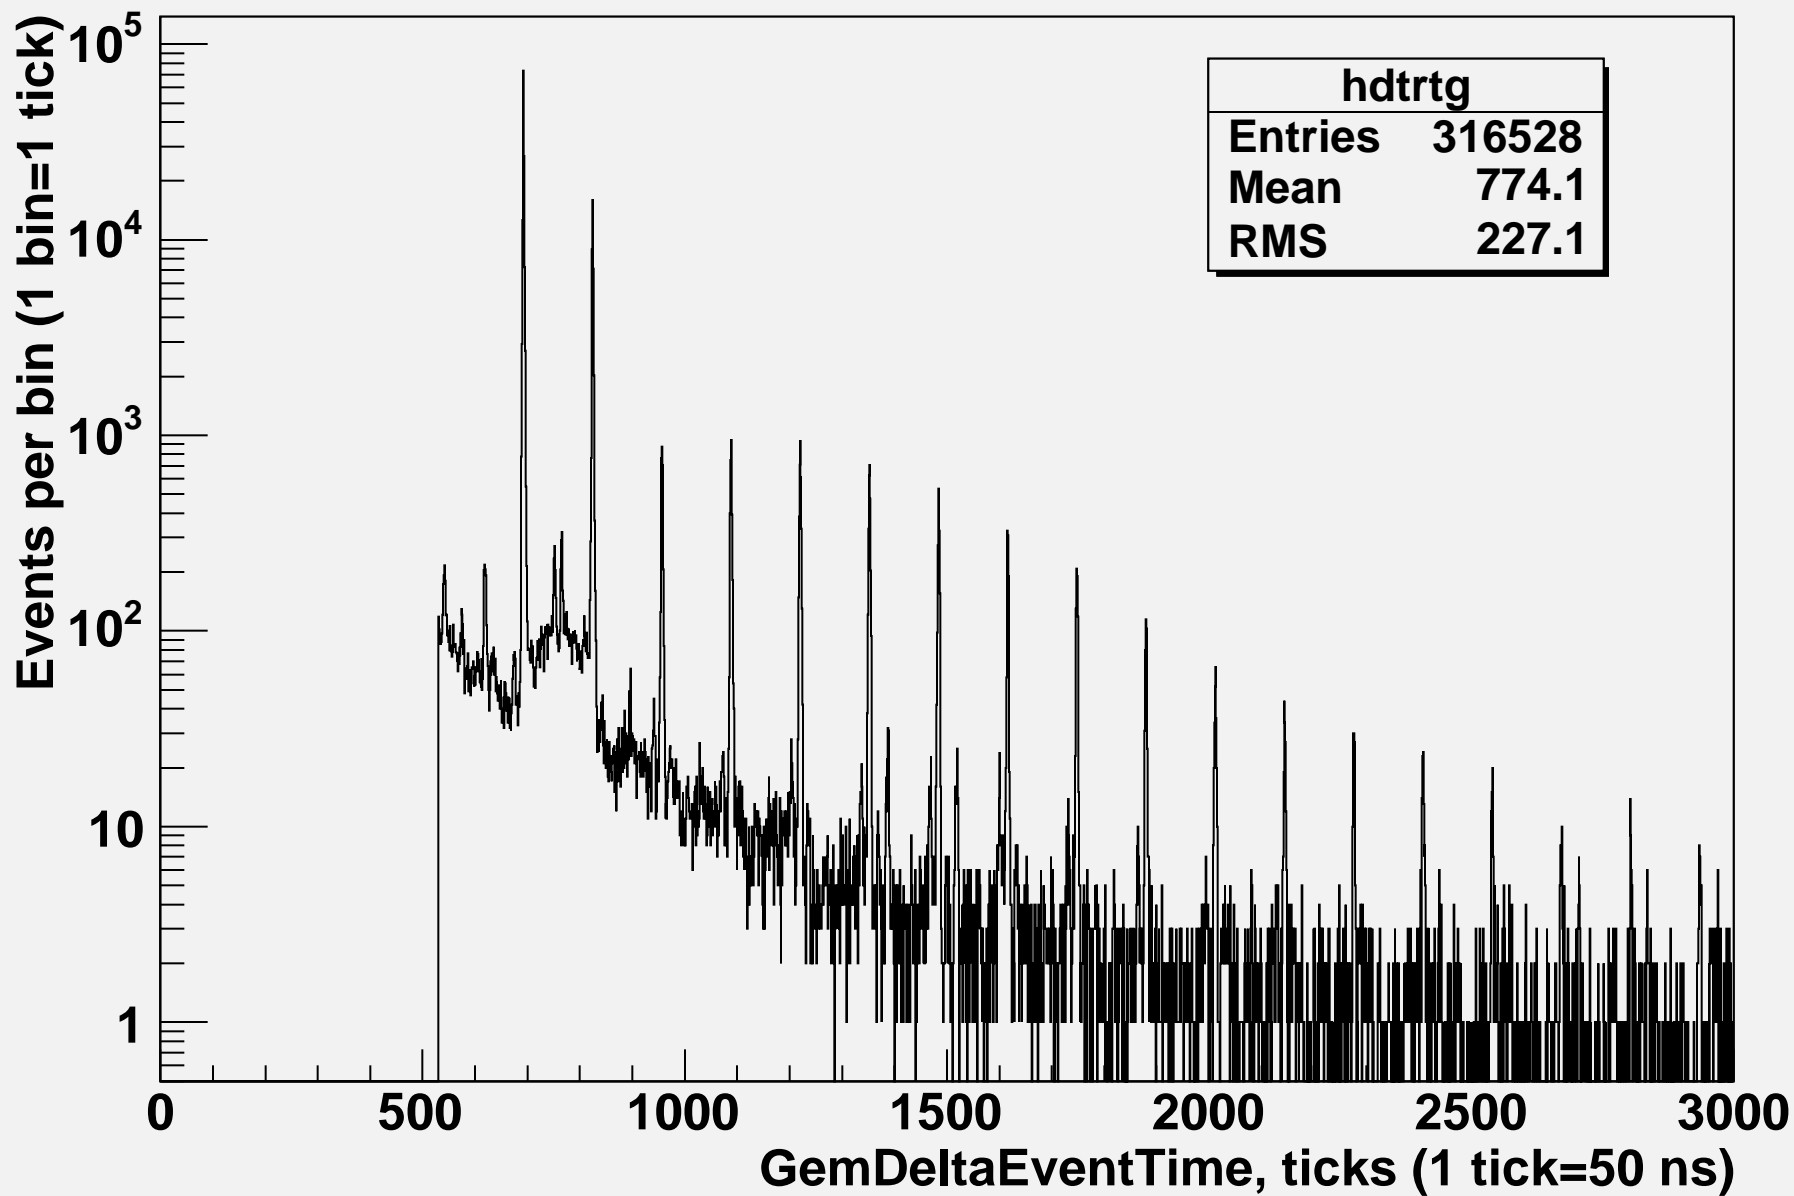

Total event rate, run 135001500, 1 range readout, zero suppression ON

GemDeltaEventTime*0.05, run 135001500, 1 range readout, zero suppression ON

GemDeltaEventTime*0.05, run 135001500, 1 range readout, zero suppression ON

time between events, run 135001500, 1 range readout, zero suppression ON

time between events, run 135001500, 1 range readout, zero suppression ON

Time between normal event ($dt_this > 3000$ ticks) and next retriggered event

Time between normal event (dt_this >3000 ticks) and next retriggered event

Time between retriggered event (dt_this <3000 ticks) and next retriggered event

Time between retriggered event (dt_this <3000 ticks) and next retriggered event