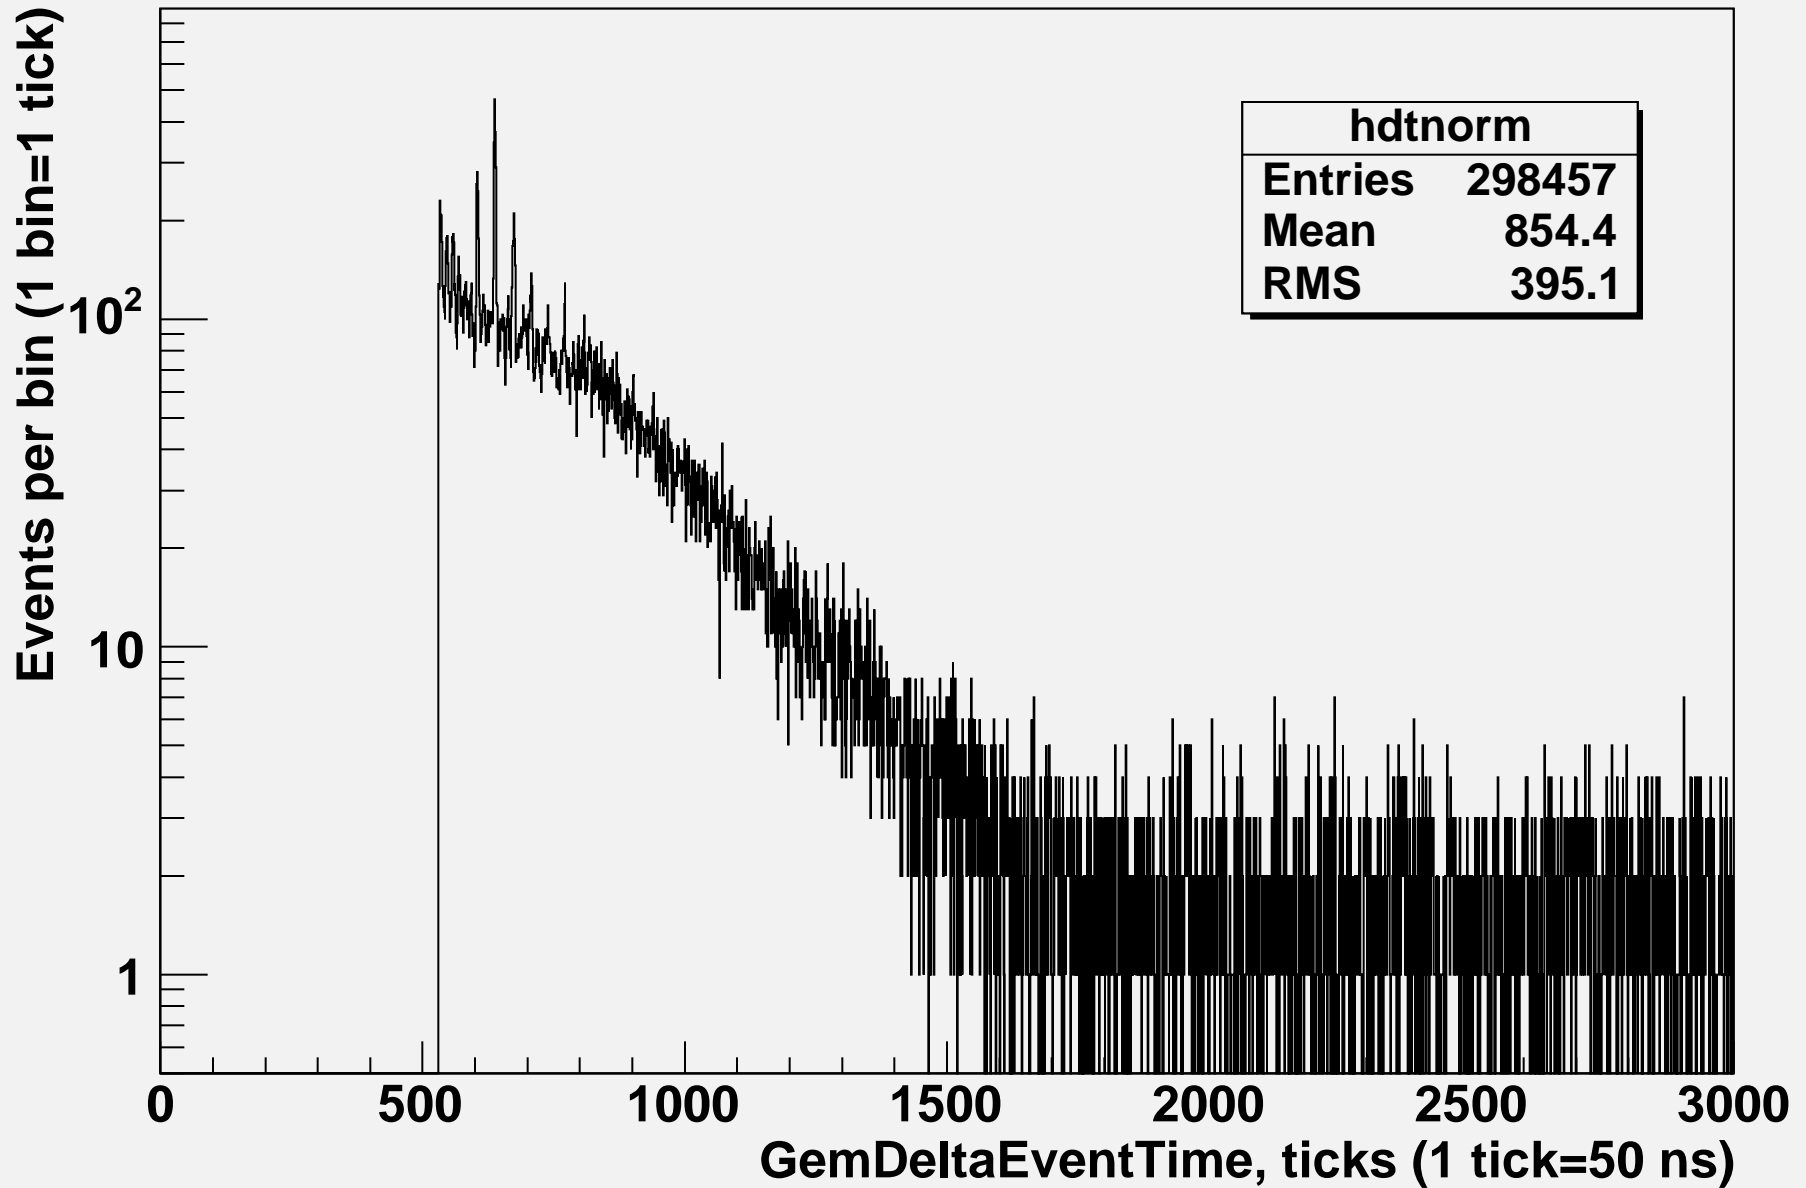

Total event rate, run 135001500, 1 range readout, zero suppression ON

GemDeltaEventTime*0.05, run 135001500, 1 range readout, zero suppression ON

GemDeltaEventTime*0.05, run 135001500, 1 range readout, zero suppression ON

time between events, run 135001500, 1 range readout, zero suppression ON

time between events, run 135001500, 1 range readout, zero suppression ON

Time between normal event ($dt_this > 3000$ ticks) and next retriggered event

Time between normal event (dt_this >3000 ticks) and next retriggered event

Time between retriggered event (dt_this <3000 ticks) and next retriggered event

Time between retriggered event (dt_this <3000 ticks) and next retriggered event