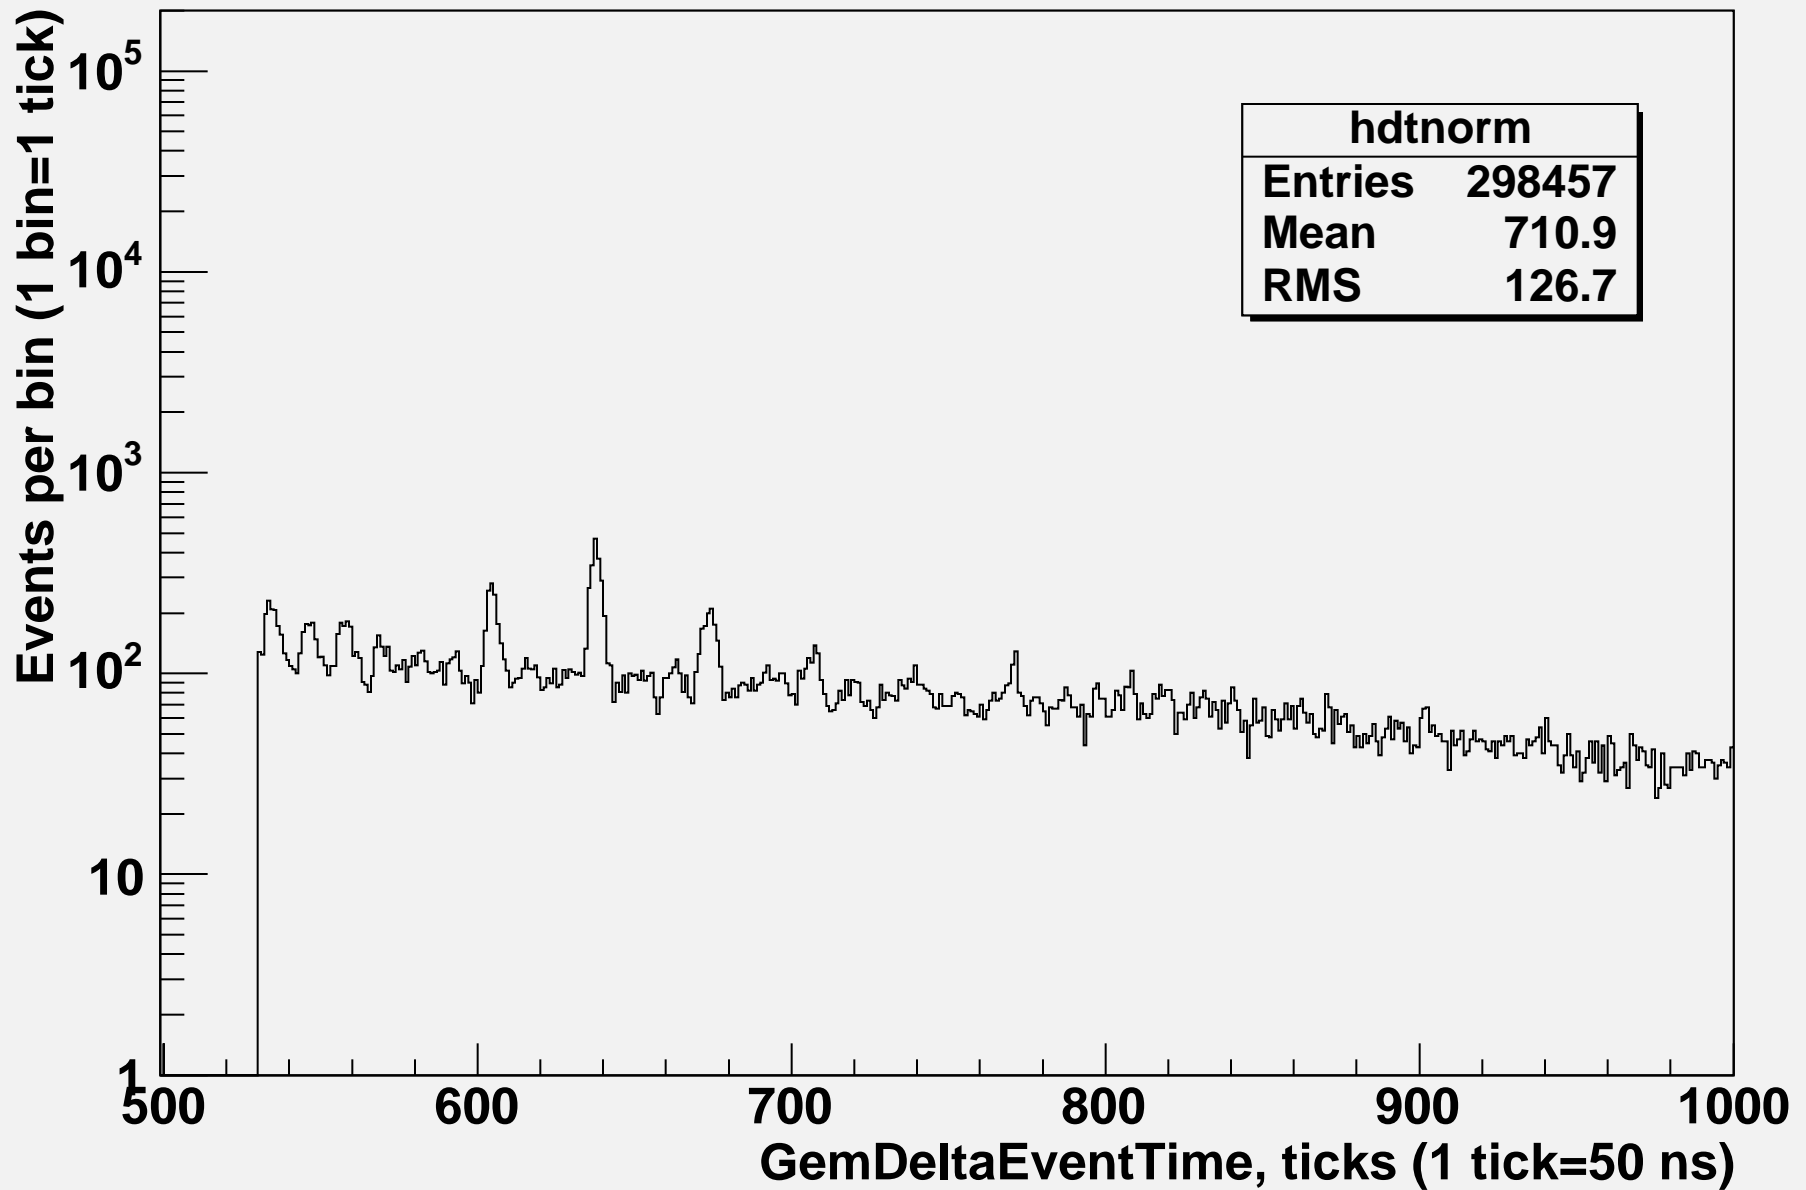

Total event rate, run 135001500, 1 range readout, zero suppression ON

GemDeltaEventTime*0.05, run 135001500, 1 range readout, zero suppression ON

GemDeltaEventTime*0.05, run 135001500, 1 range readout, zero suppression ON

time between events, run 135001500, 1 range readout, zero suppression ON

time between events, run 135001500, 1 range readout, zero suppression ON

Time between normal event ($dt_this > 3000$ ticks) and next retriggered event

Time between normal event (dt_this >3000 ticks) and next retriggered event

Time between retriggered event (dt_this <3000 ticks) and next retriggered event

Time between retriggered event (dt_this <3000 ticks) and next retriggered event