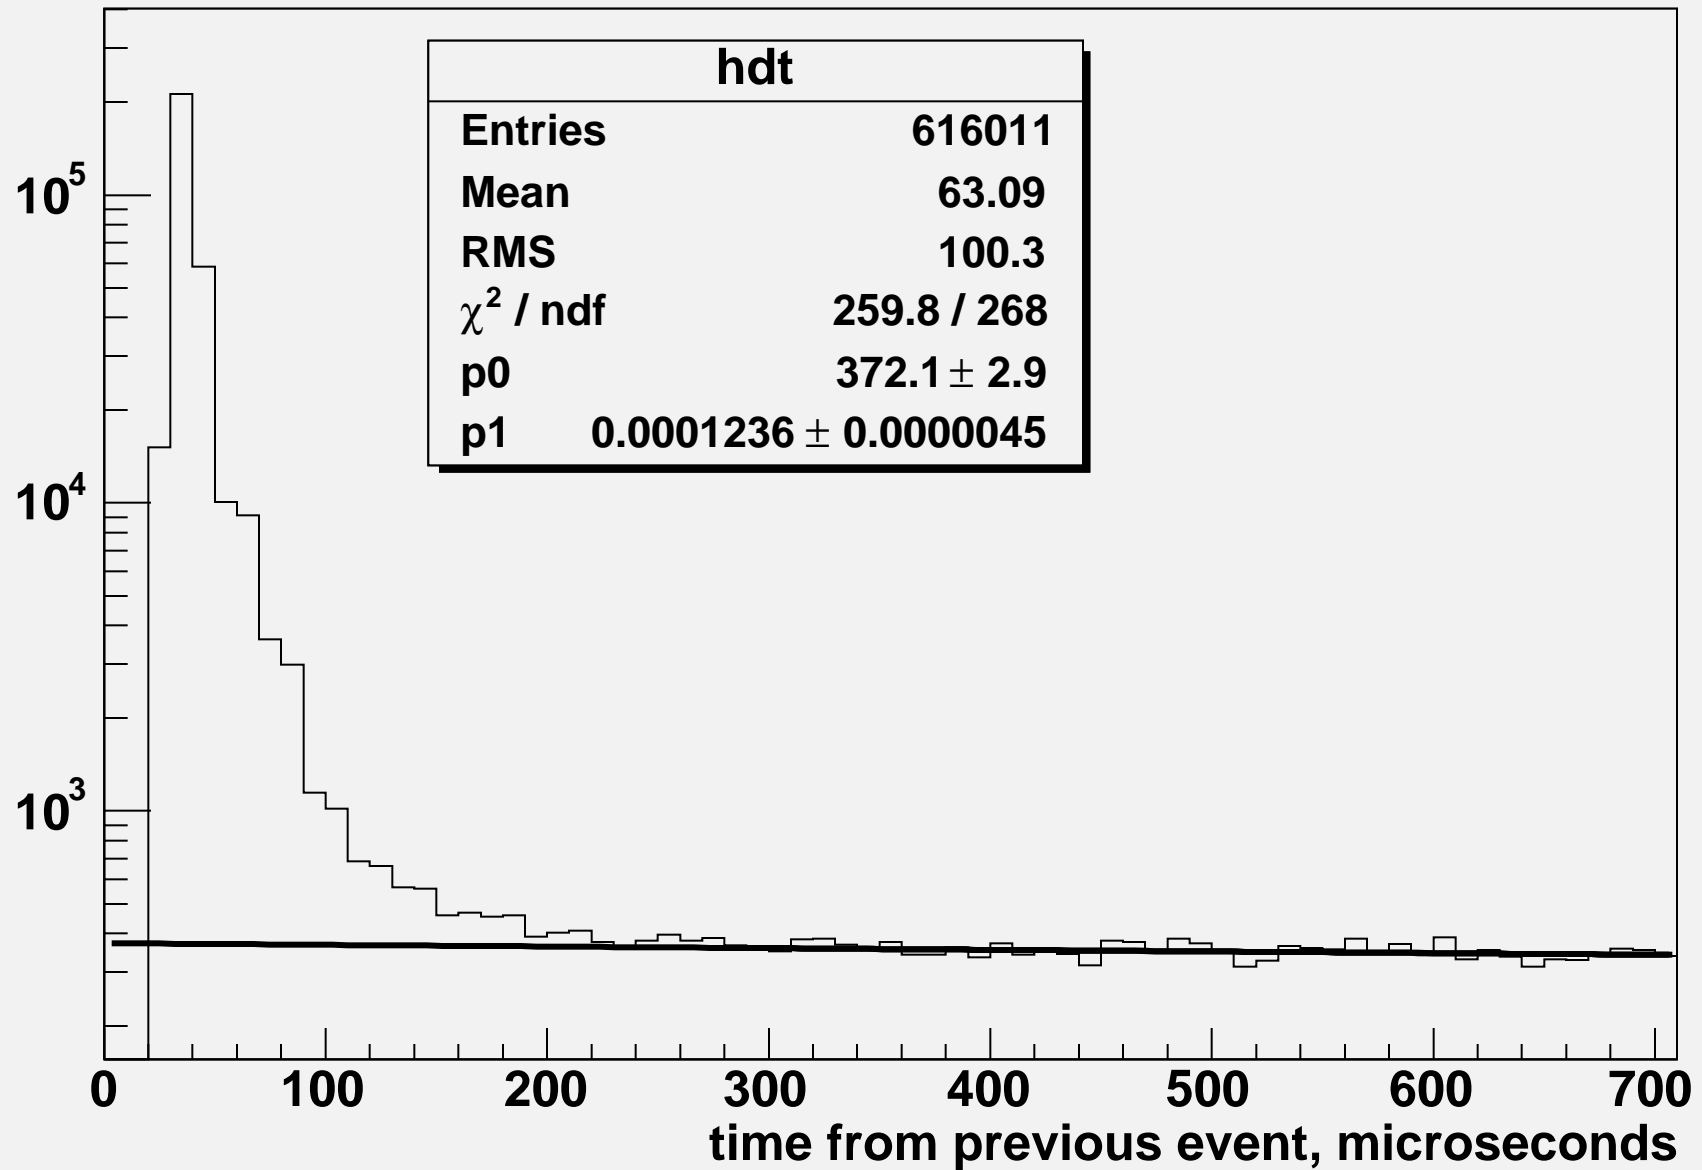

Total event rate, run 135001500, 1 range readout, zero suppression ON

GemDeltaEventTime*0.05, run 135001500, 1 range readout, zero suppression ON

GemDeltaEventTime*0.05, run 135001500, 1 range readout, zero suppression ON

time between events, run 135001500, 1 range readout, zero suppression ON

time between events, run 135001500, 1 range readout, zero suppression ON

Time between normal event ($dt_this > 3000$ ticks) and next retriggered event

Time between normal event (dt_this >3000 ticks) and next retriggered event

Time between retriggered event (dt_this <3000 ticks) and next retriggered event

Time between retriggered event (dt_this <3000 ticks) and next retriggered event