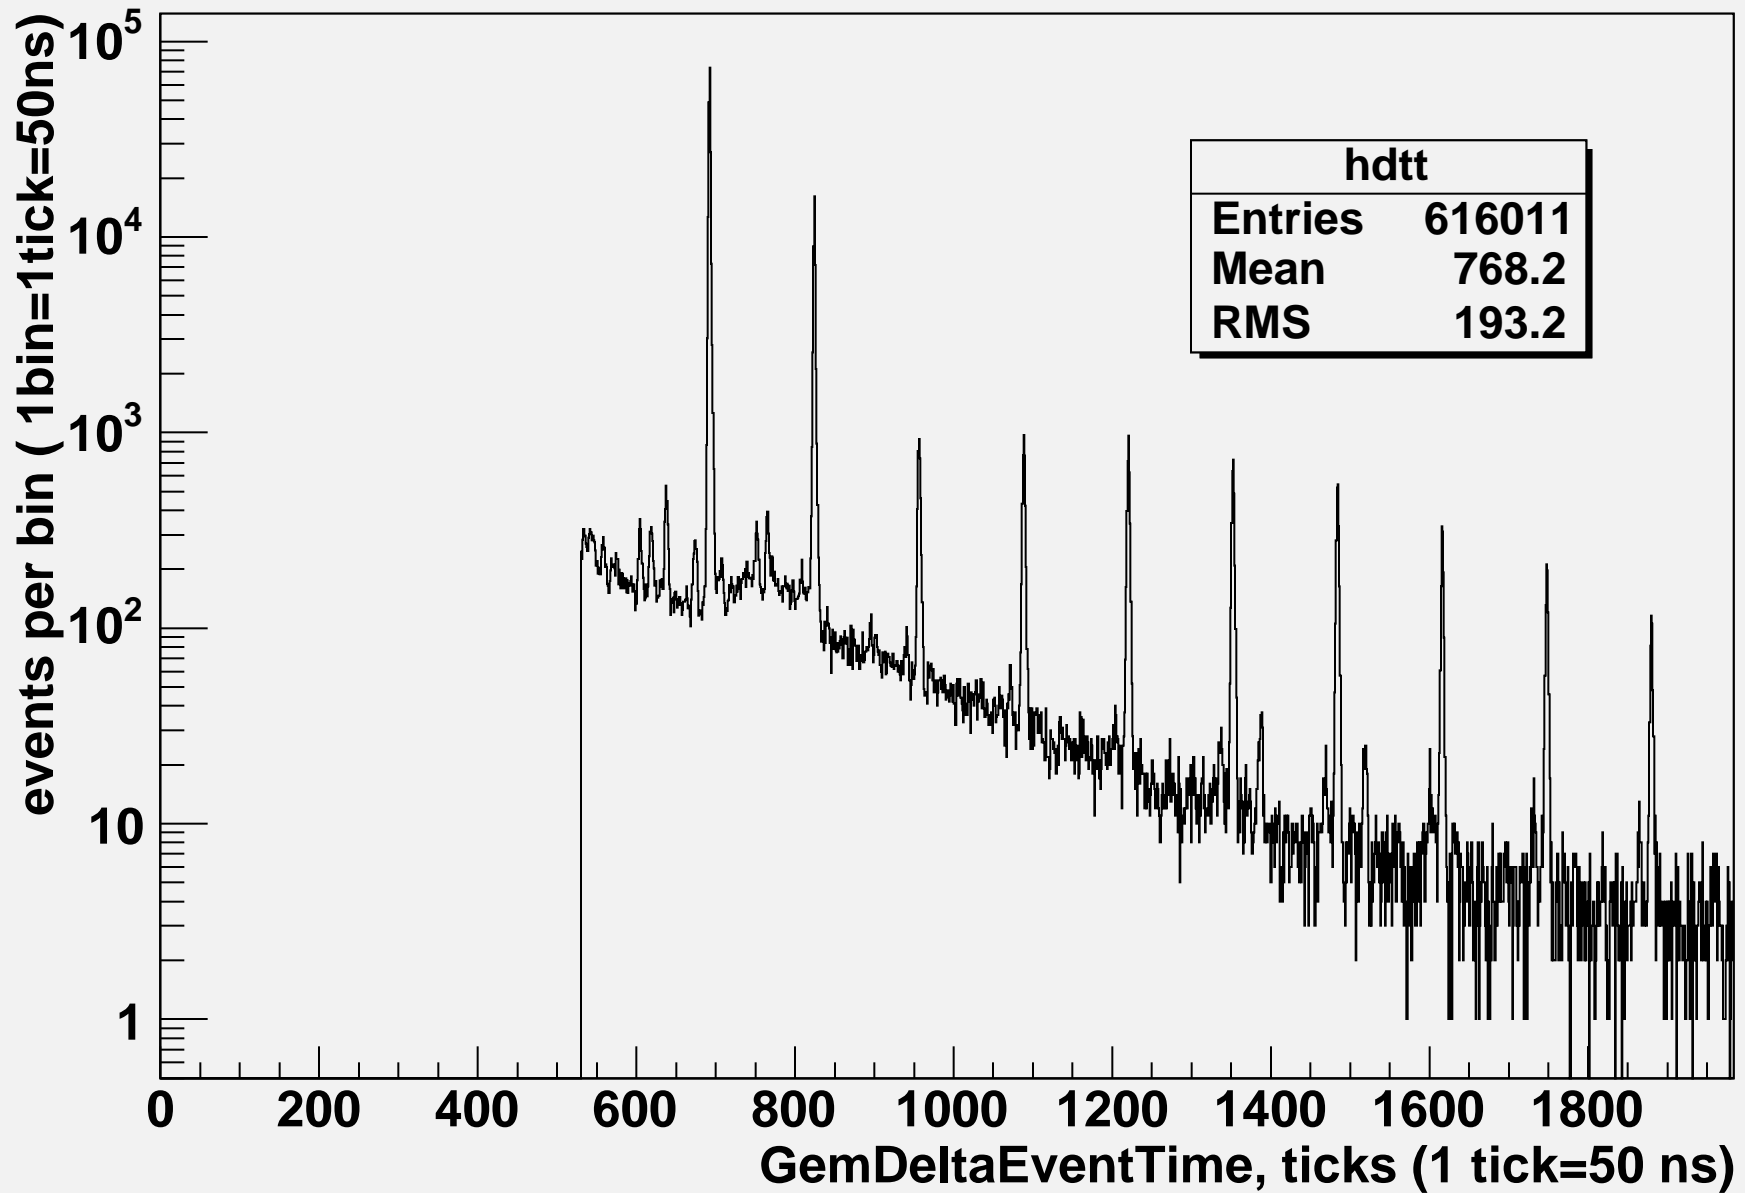

Total event rate, run 135001500, 1 range readout, zero suppression ON

GemDeltaEventTime*0.05, run 135001500, 1 range readout, zero suppression ON

GemDeltaEventTime*0.05, run 135001500, 1 range readout, zero suppression ON

time between events, run 135001500, 1 range readout, zero suppression ON

time between events, run 135001500, 1 range readout, zero suppression ON

Time between normal event ($dt_this > 3000$ ticks) and next retriggered event

Time between normal event (dt_this >3000 ticks) and next retriggered event

Time between retriggered event (dt_this <3000 ticks) and next retriggered event

Time between retriggered event (dt_this <3000 ticks) and next retriggered event