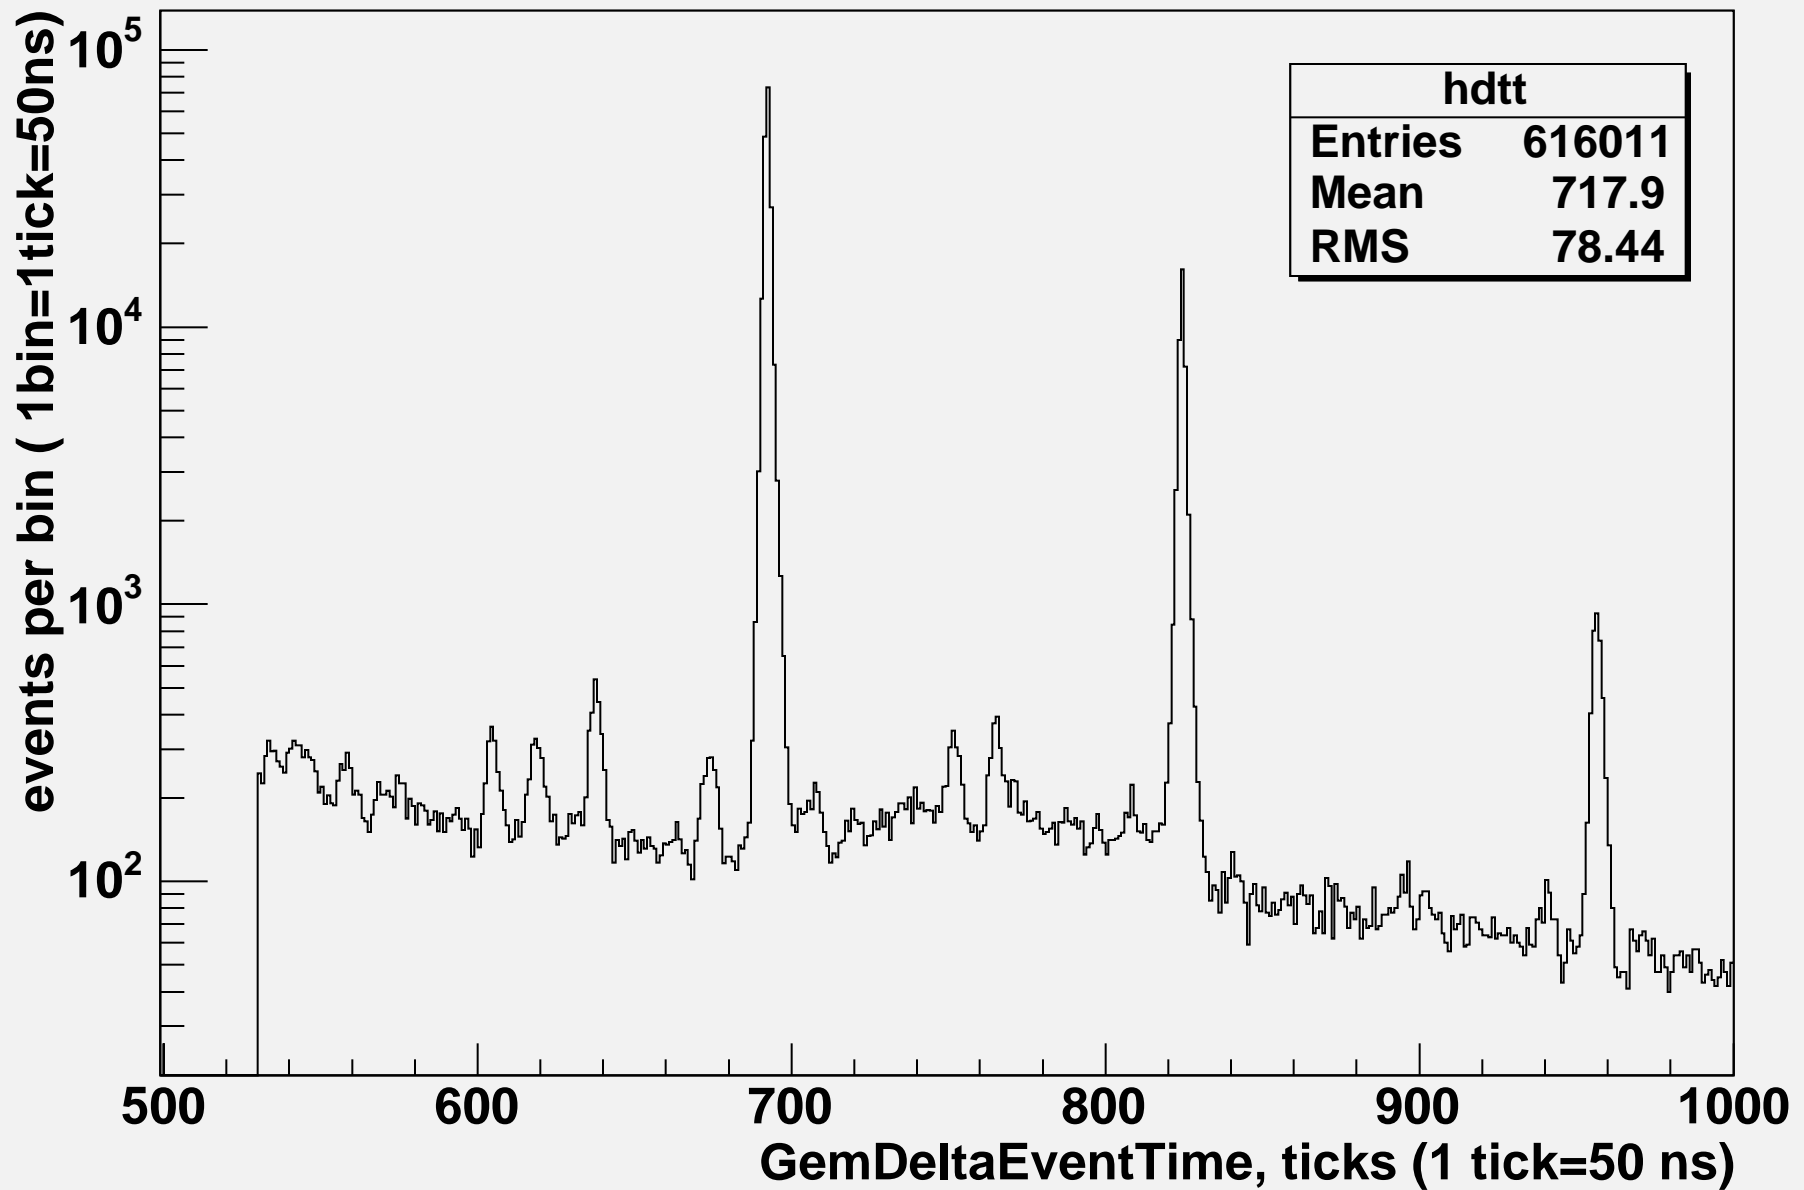

Total event rate, run 135001500, 1 range readout, zero suppression ON

GemDeltaEventTime*0.05, run 135001500, 1 range readout, zero suppression ON

GemDeltaEventTime*0.05, run 135001500, 1 range readout, zero suppression ON

time between events, run 135001500, 1 range readout, zero suppression ON

time between events, run 135001500, 1 range readout, zero suppression ON

Time between normal event ($dt_this > 3000$ ticks) and next retriggered event

Time between normal event (dt_this >3000 ticks) and next retriggered event

Time between retriggered event (dt_this <3000 ticks) and next retriggered event

Time between retriggered event (dt_this <3000 ticks) and next retriggered event