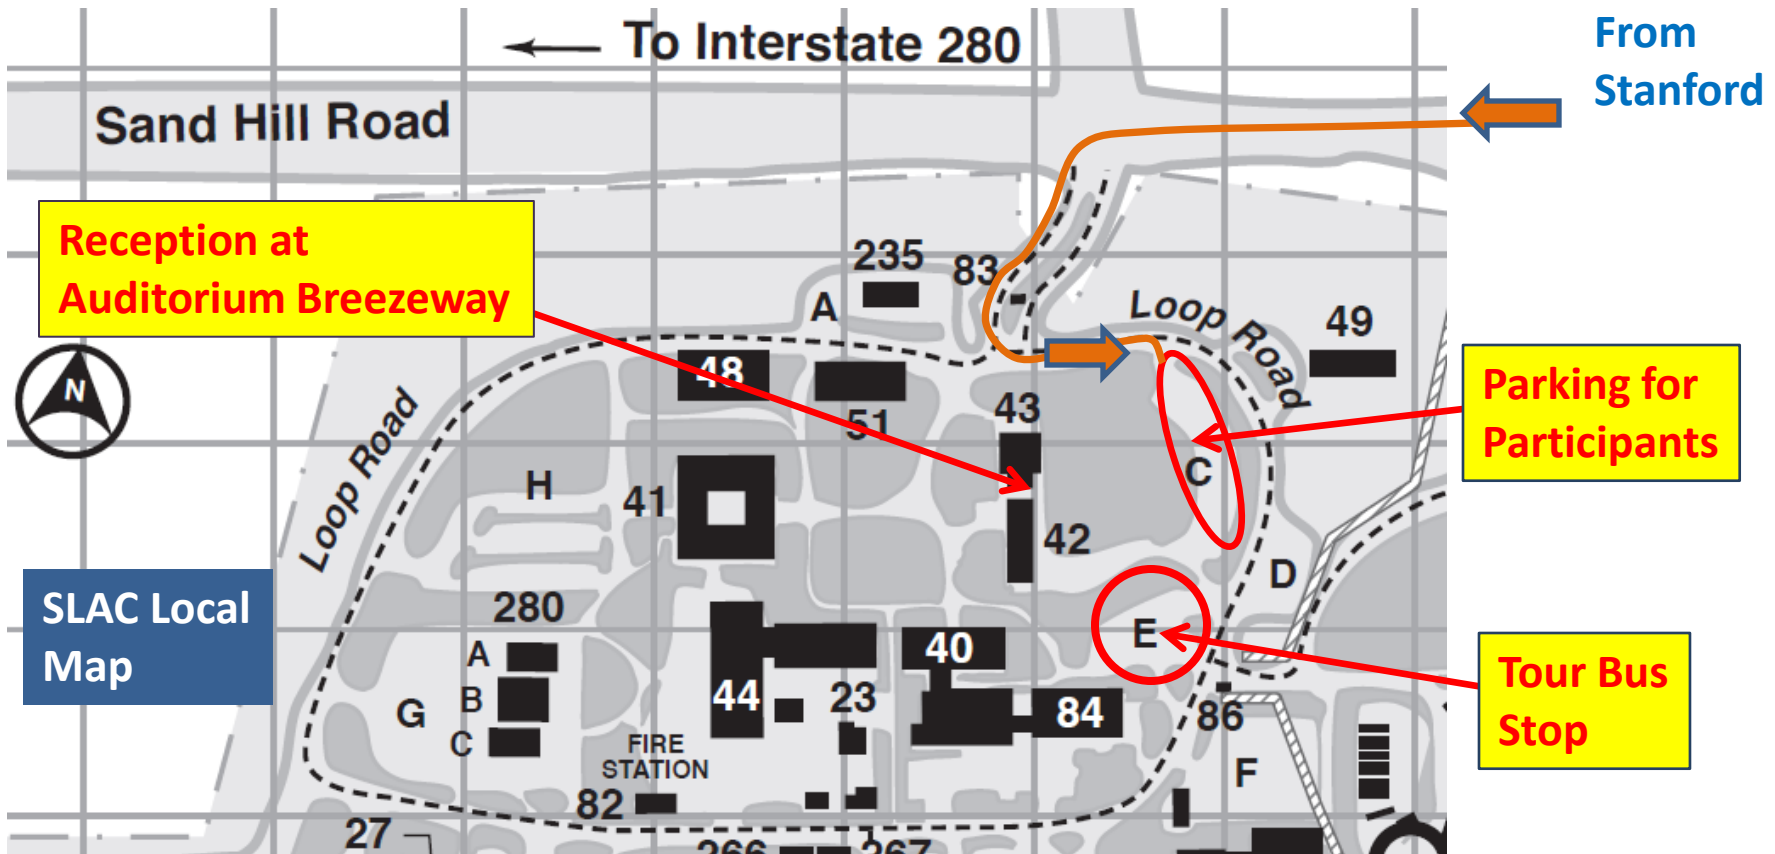

# SLAC Tours + Reception (Monday)

- ❖ Those with rental cars: Please drive to SLAC and take passengers
- ❖ Bus in two rounds: 5:15pm, then 6:15pm from Knight Center, boarding on Serra St. just outside the Town Square

# SLAC Tours + Reception (Monday)

- ❖ Reception food/drink starts 7:00pm
- ❖ Tours in two rounds: 5:30-6:40pm; 6:30-7:20pm. Late tours run into reception.
- ❖ Only subset of tour spots viable for most people (See [Social Event page](#)).
- ❖ Bus to hotels at 8:30pm, then 9:00pm  
(Bus stops: Stanford Park Hotel/ University Ave/ California Avenue/ Super-8)