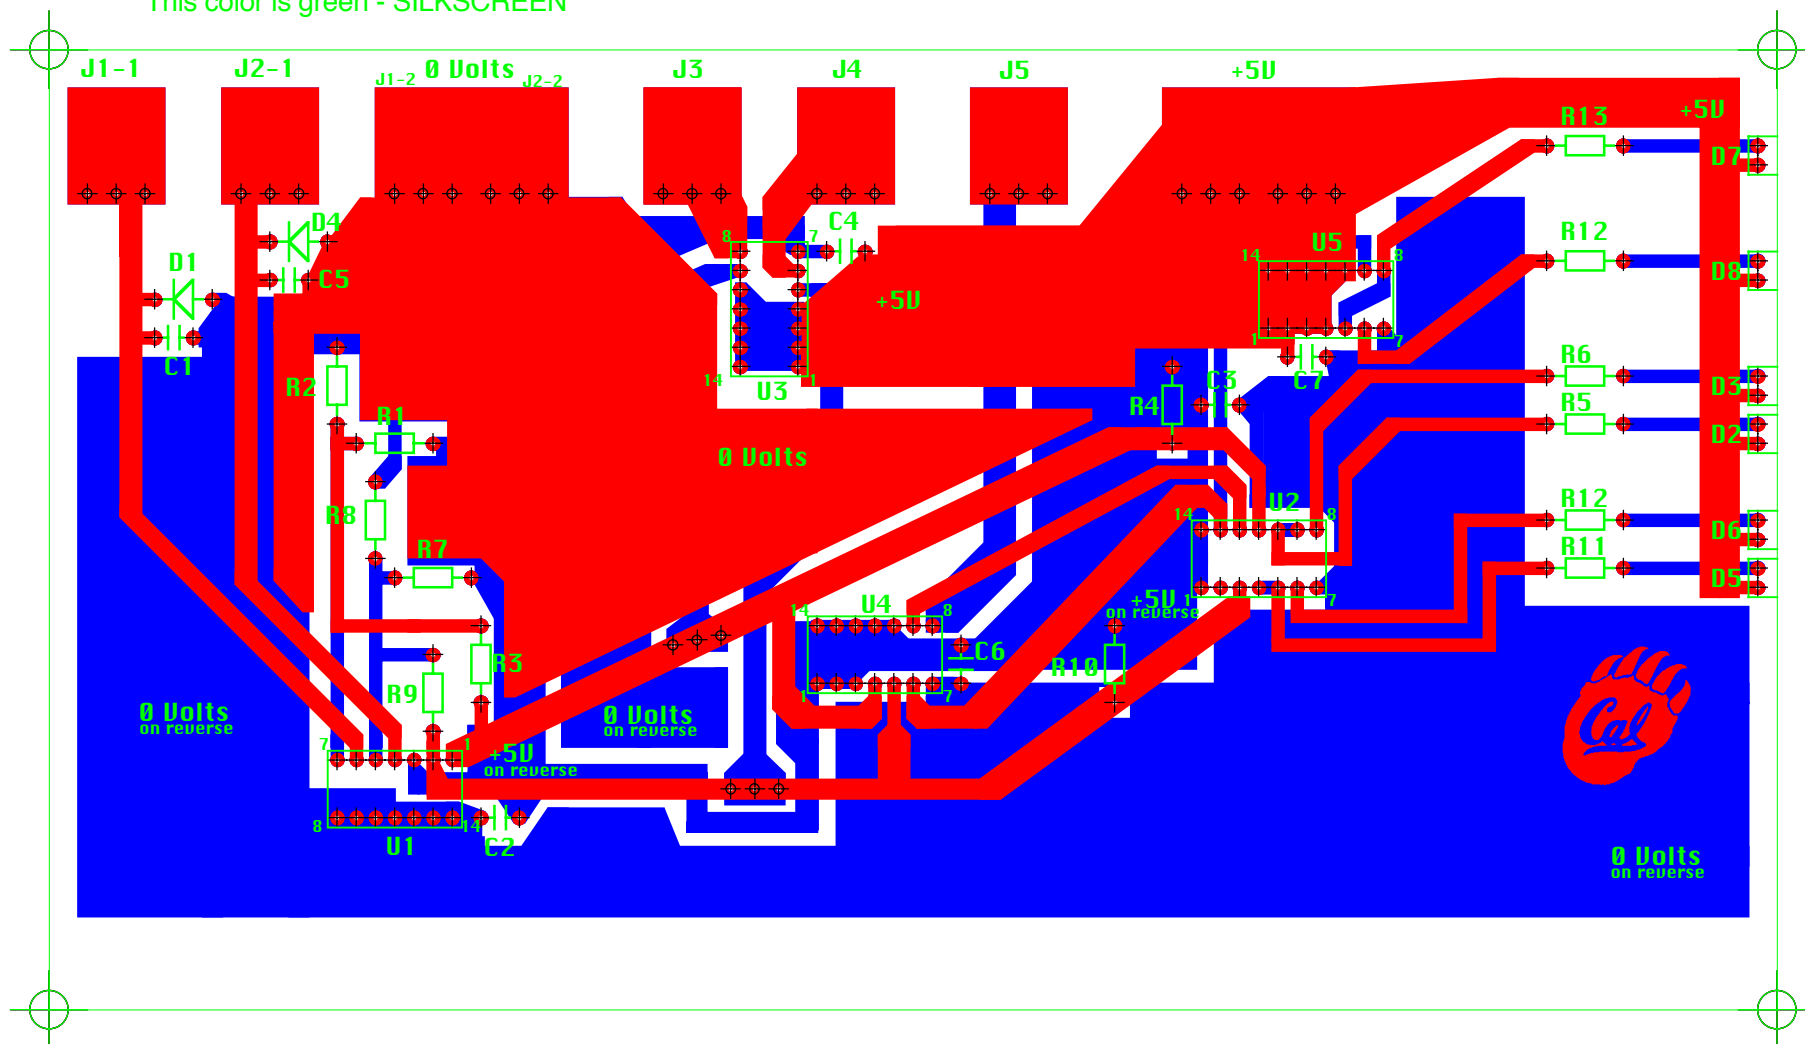

Card#5

This color is black — DRILLS

This color is red - TOP LAYER

This color is blue - BOTTOM LAYER

This color is green - SILKSCREEN

⊕ 0.035" diameter

⊕ 0.026" diameter

All holes are plated-through

THIS CARD IS EXACTLY 9" x 5"

0 Volts on reverse