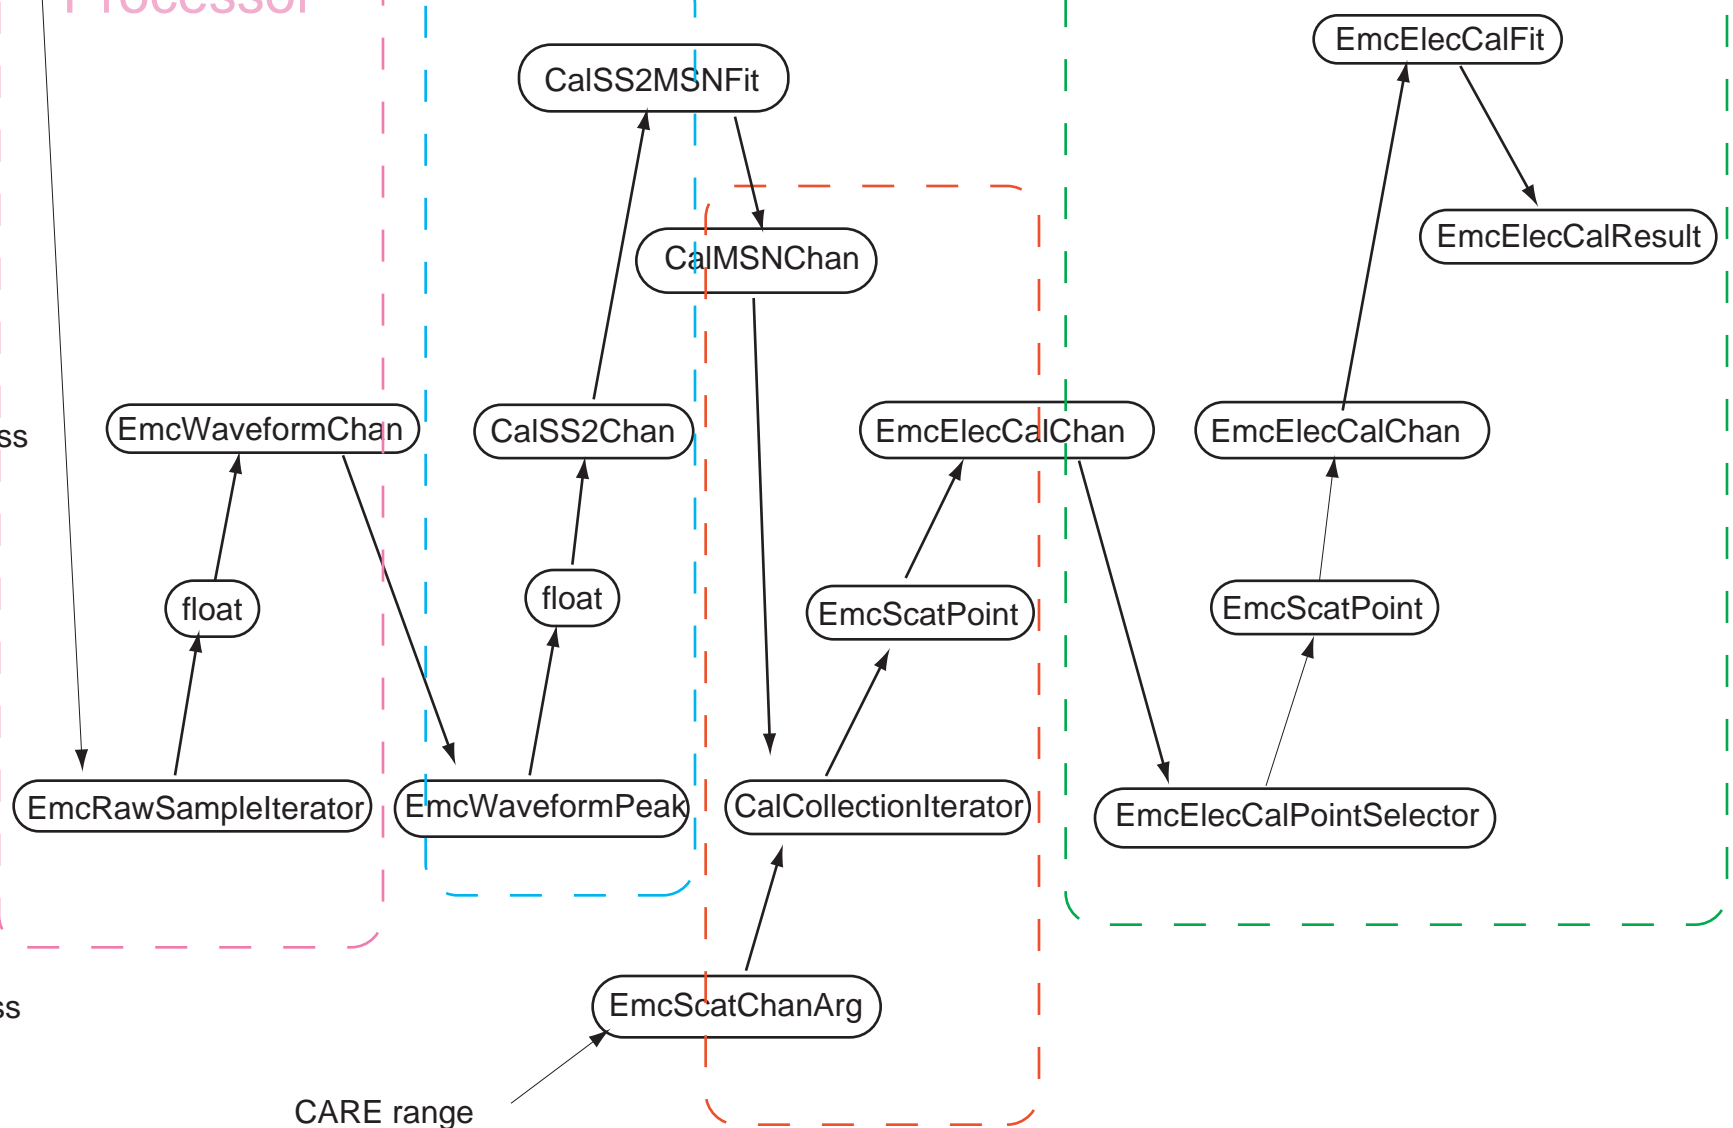

EmcOdfRawTC

L1 Raw Processor

L1Peak Processor

EndMinor Processor

EndMajor Processor

CalFit Subclass

CalChan Subclass

CalAddChan Subclass

AbsArg Returned

Callerator Subclass

CalChanArg Subclass

CARE range
 Capacitor choice
 DAC setting